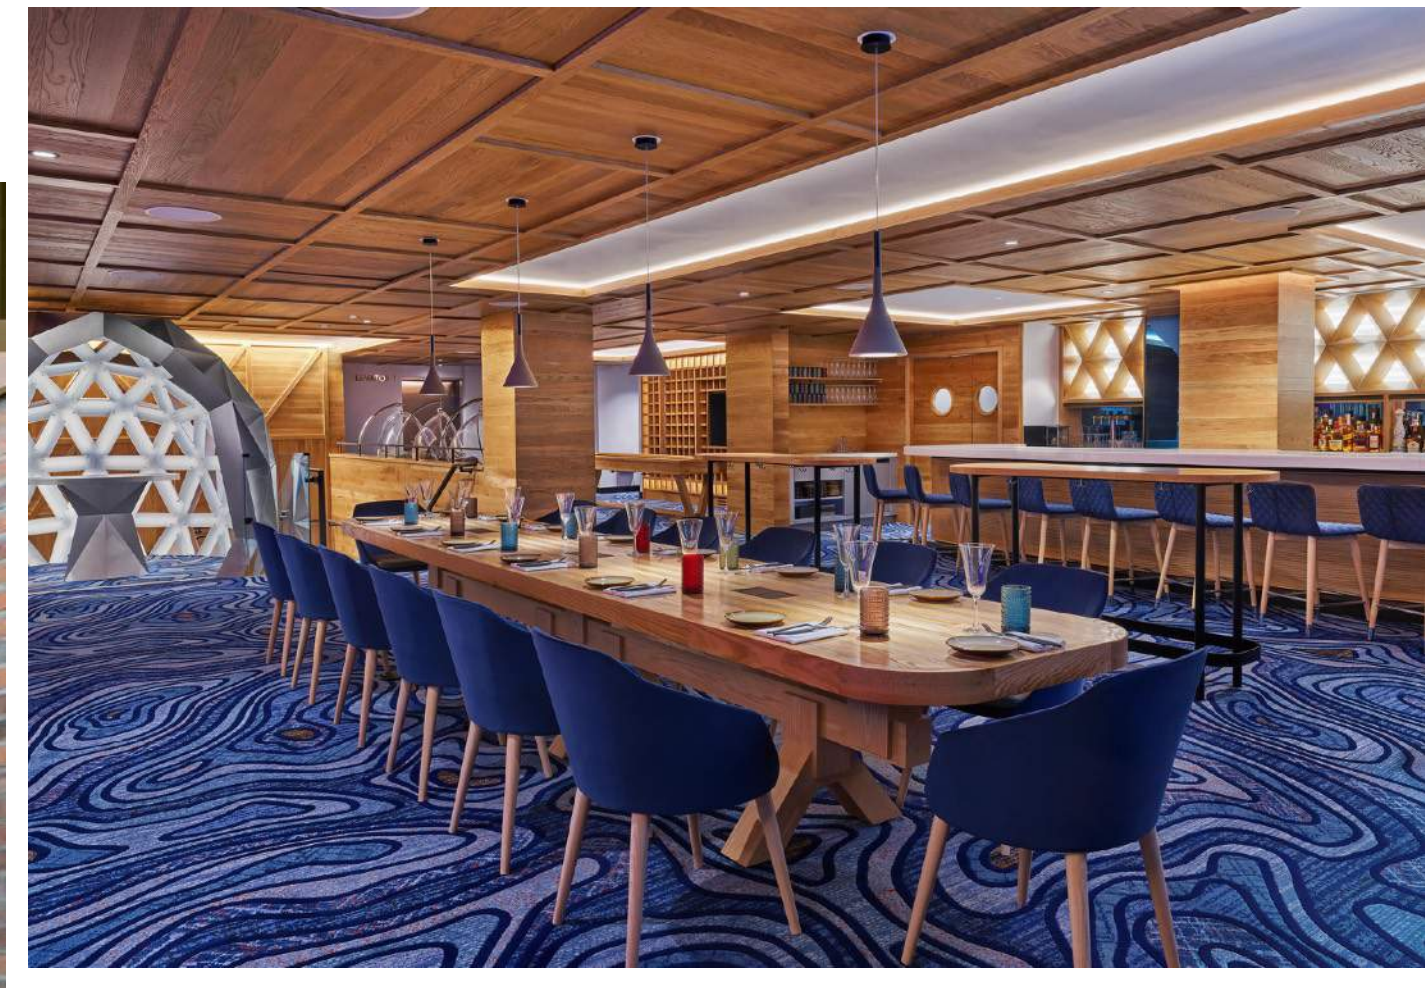

Mack-Cali's Porto Leggero Jersey City