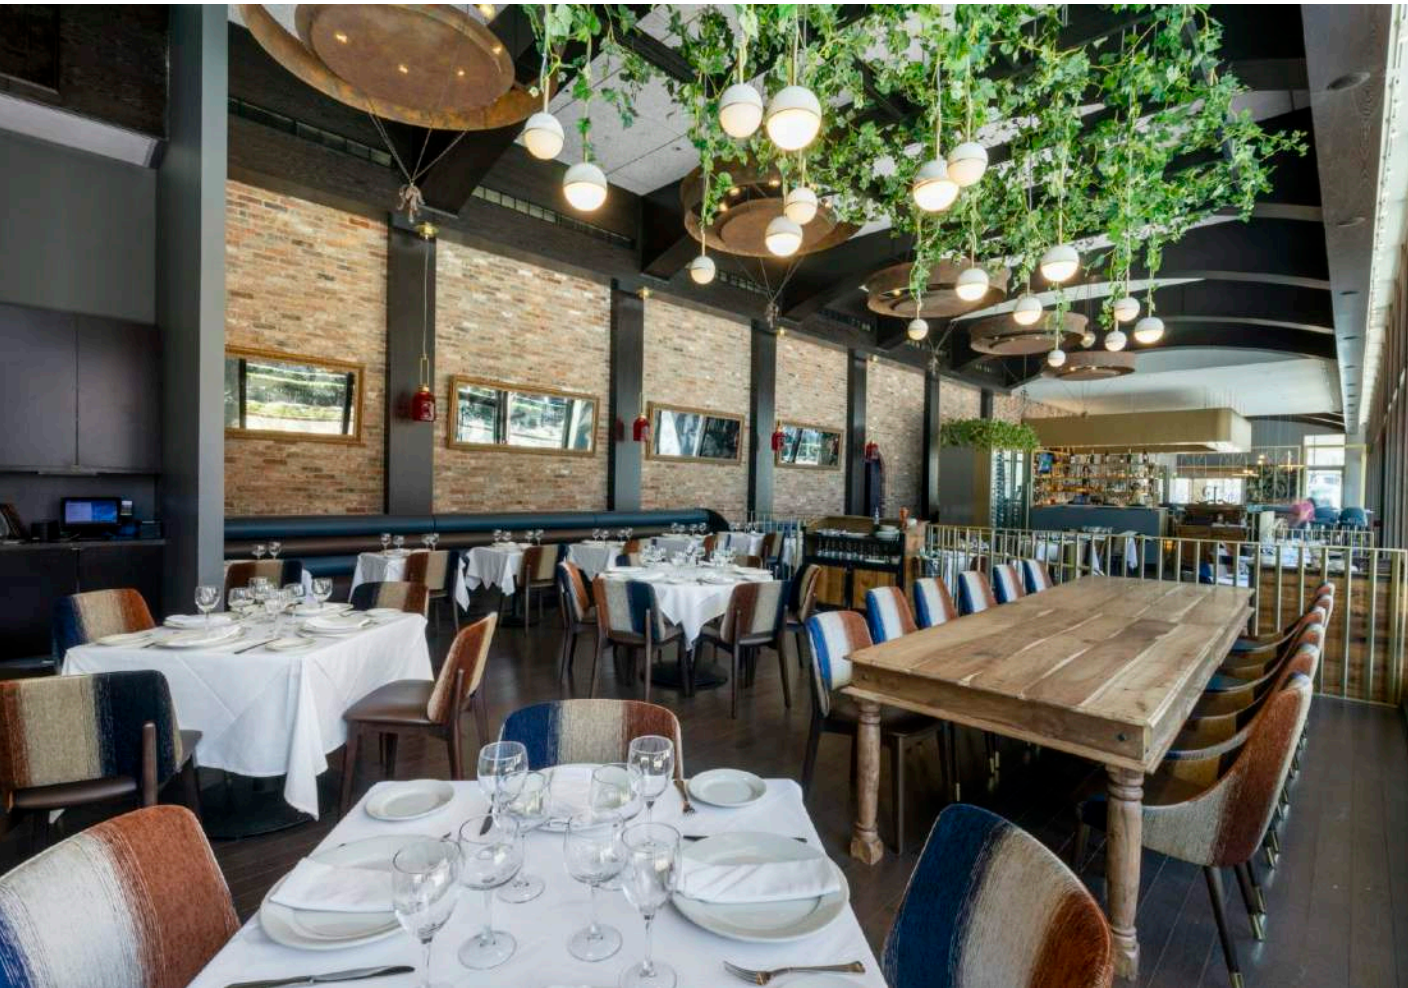

AC Hotel Tallahassee

Reverb Hotel Atlanta

Delta Hotel Grand Prairie Airport

Hyatt Centric Beale Street Memphis

Recent Installation

Mack-Cali's Porto Leggero Jersey City

W Aspen Hotel

Recent Installation

Chase Center theatre boxes

Texas Live! Loews Hotel

Real Sports Bar & Grill in
Scotiabank Arena

Universal Picture Director's lounge

Recent Installation

Raelcorp Gather Urbana Illinois

Jefferson Apartment Group J Malden Center