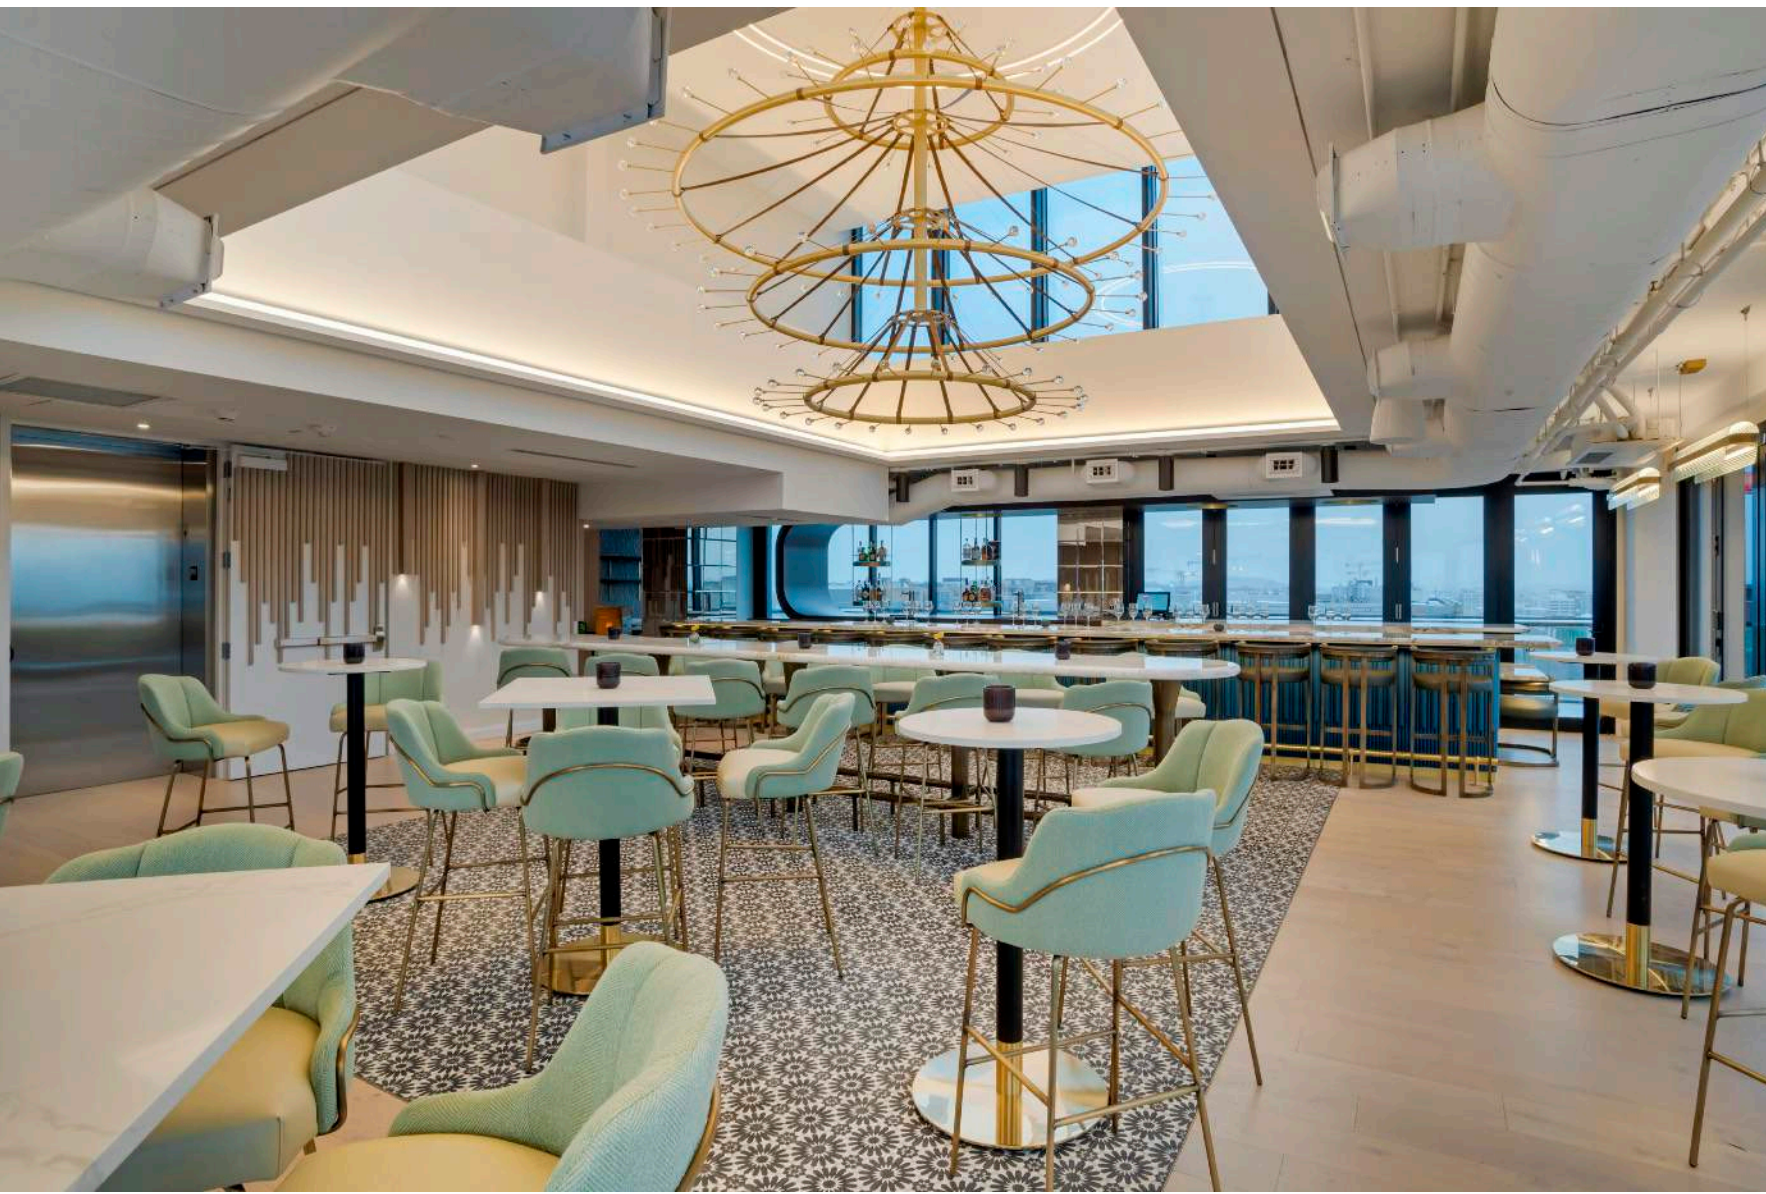

AC Hotel DC Downtown