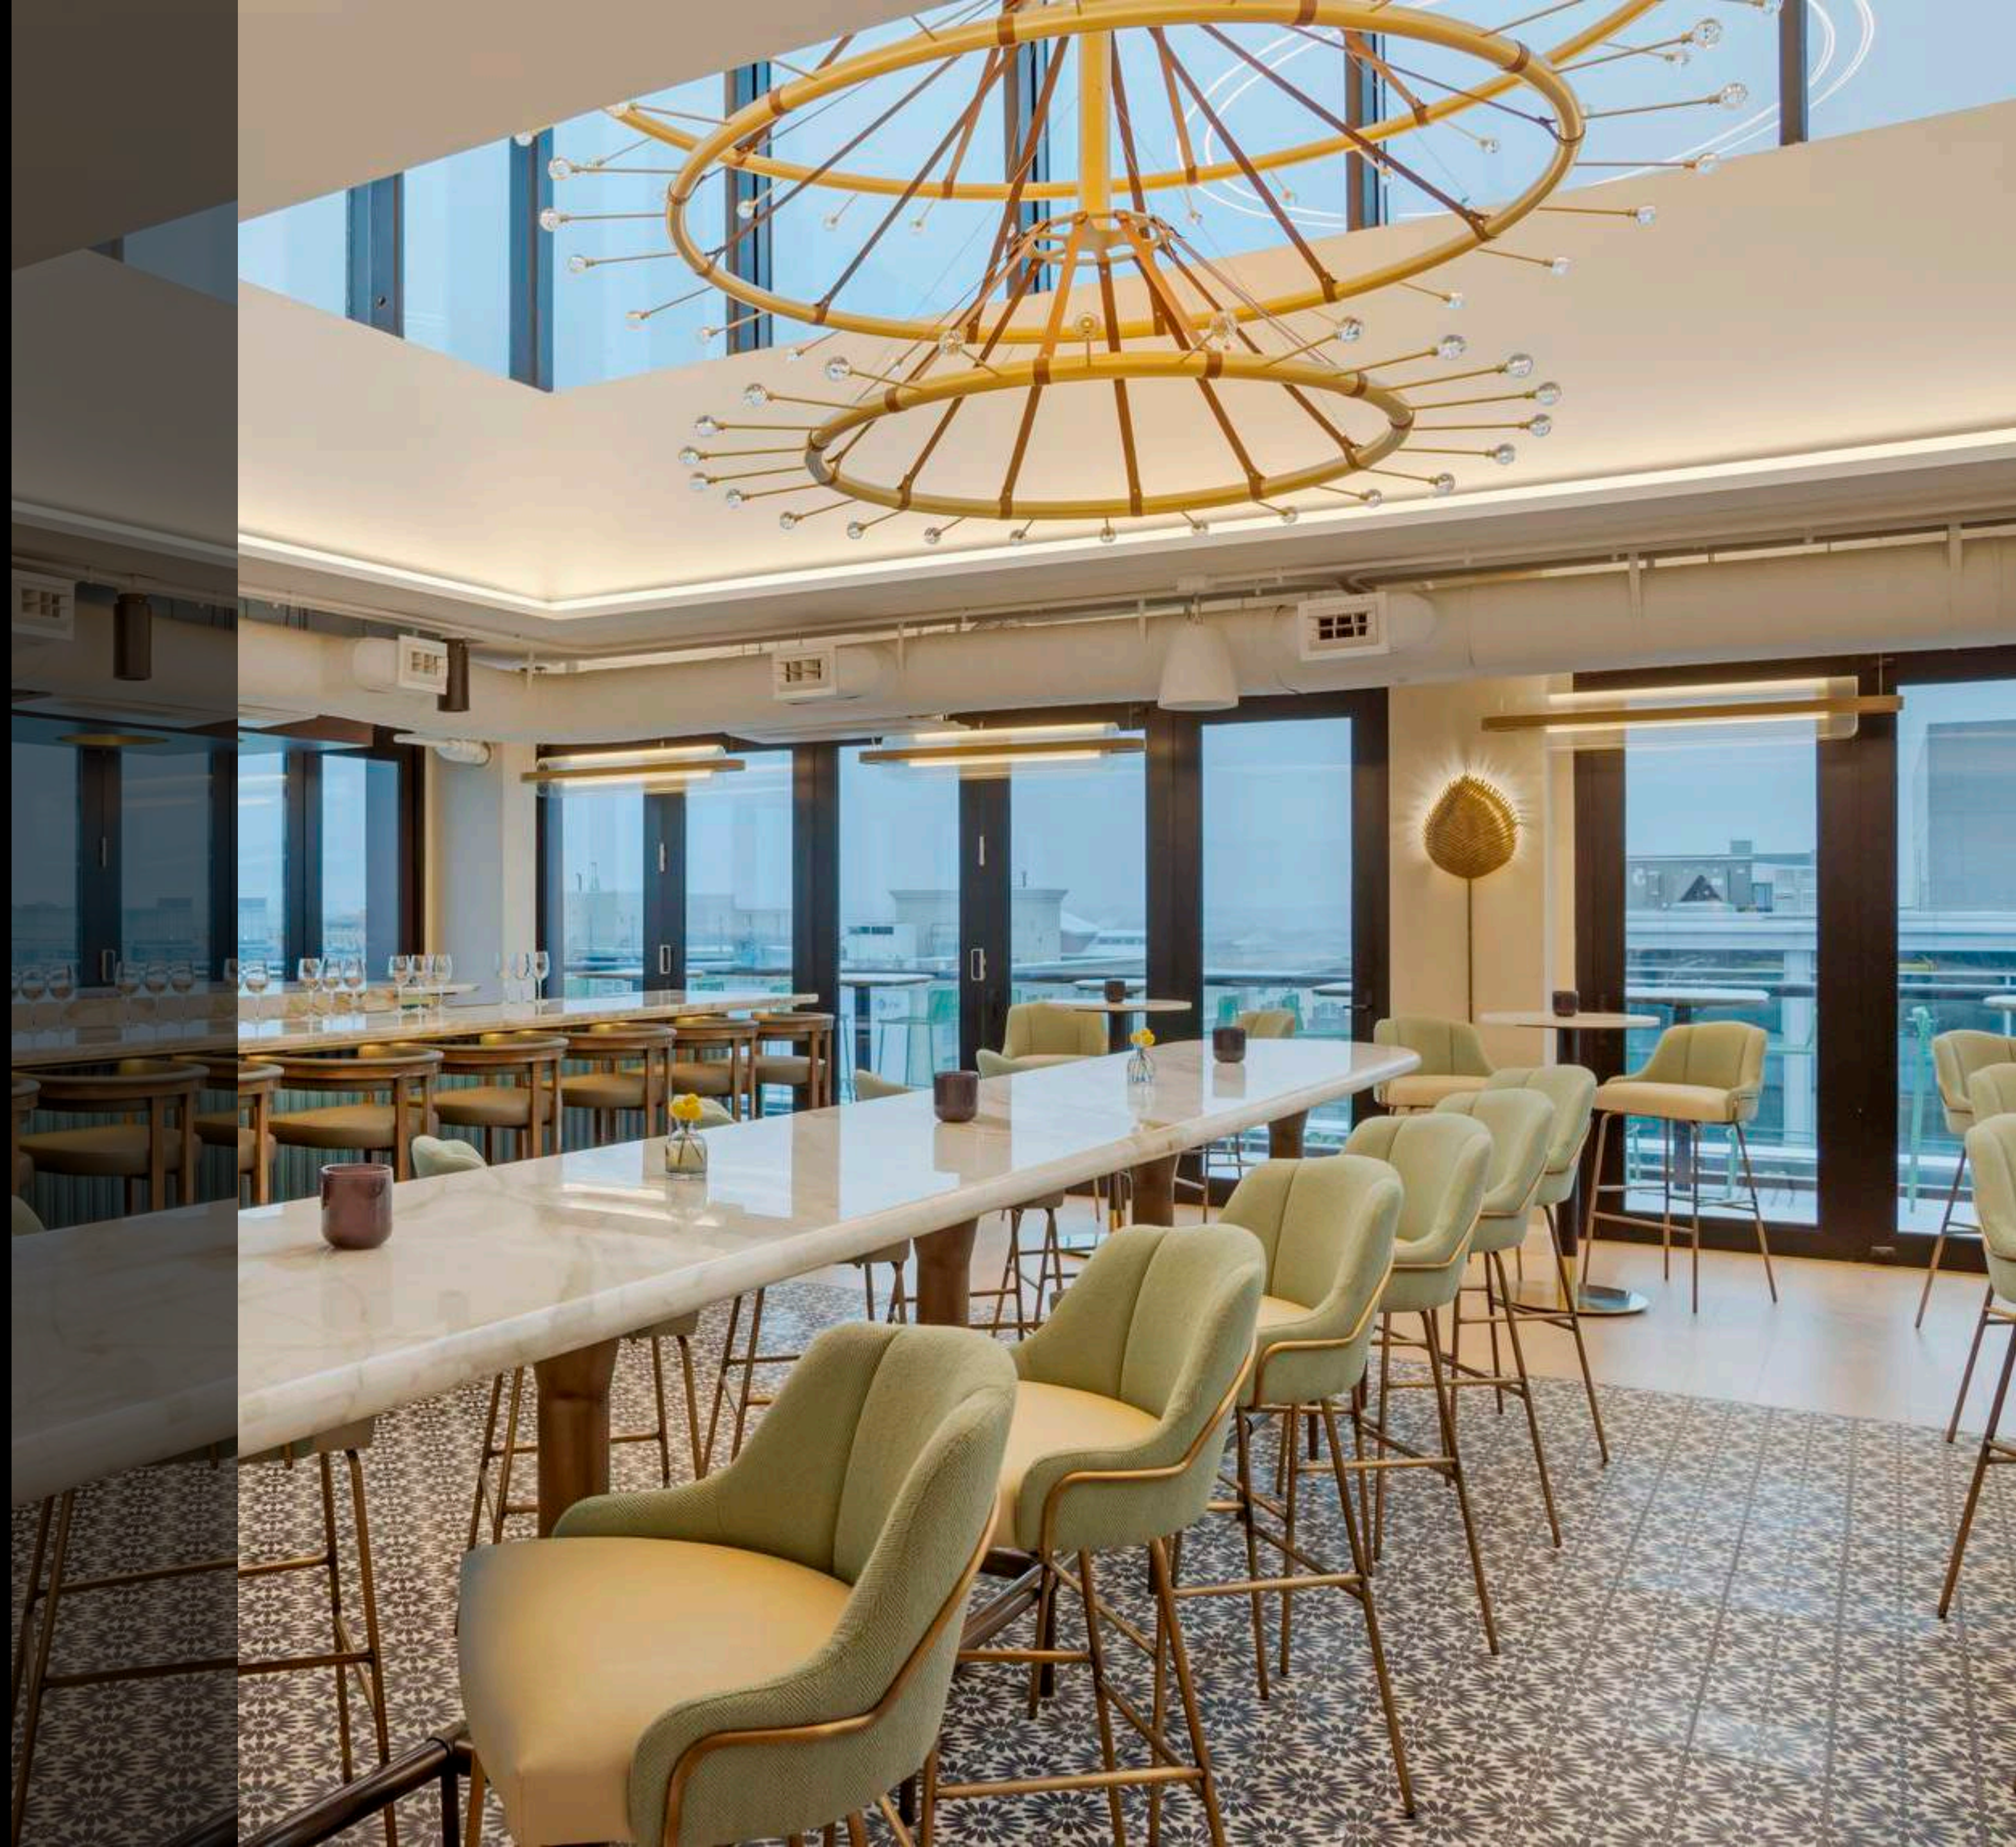

AFRA Furniture

Transformation

2021