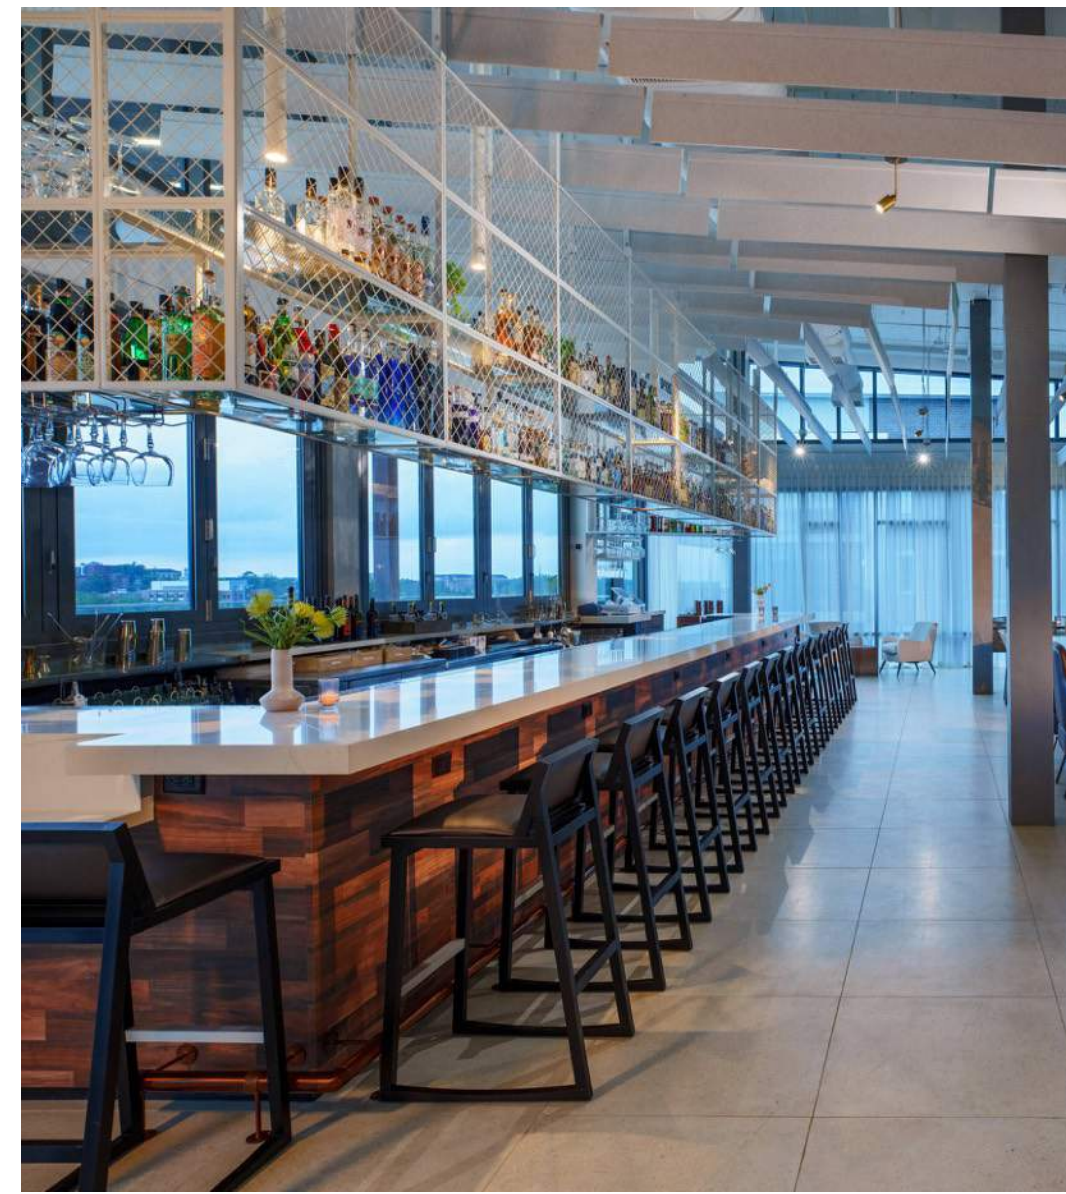

Garden City Shopping Center

Newport on the Levee

Recent Installation

The Wren D.C.

Nexus Seattle

Sheraton Waikiki

Recent Installation

AC Hotel DC Downtown