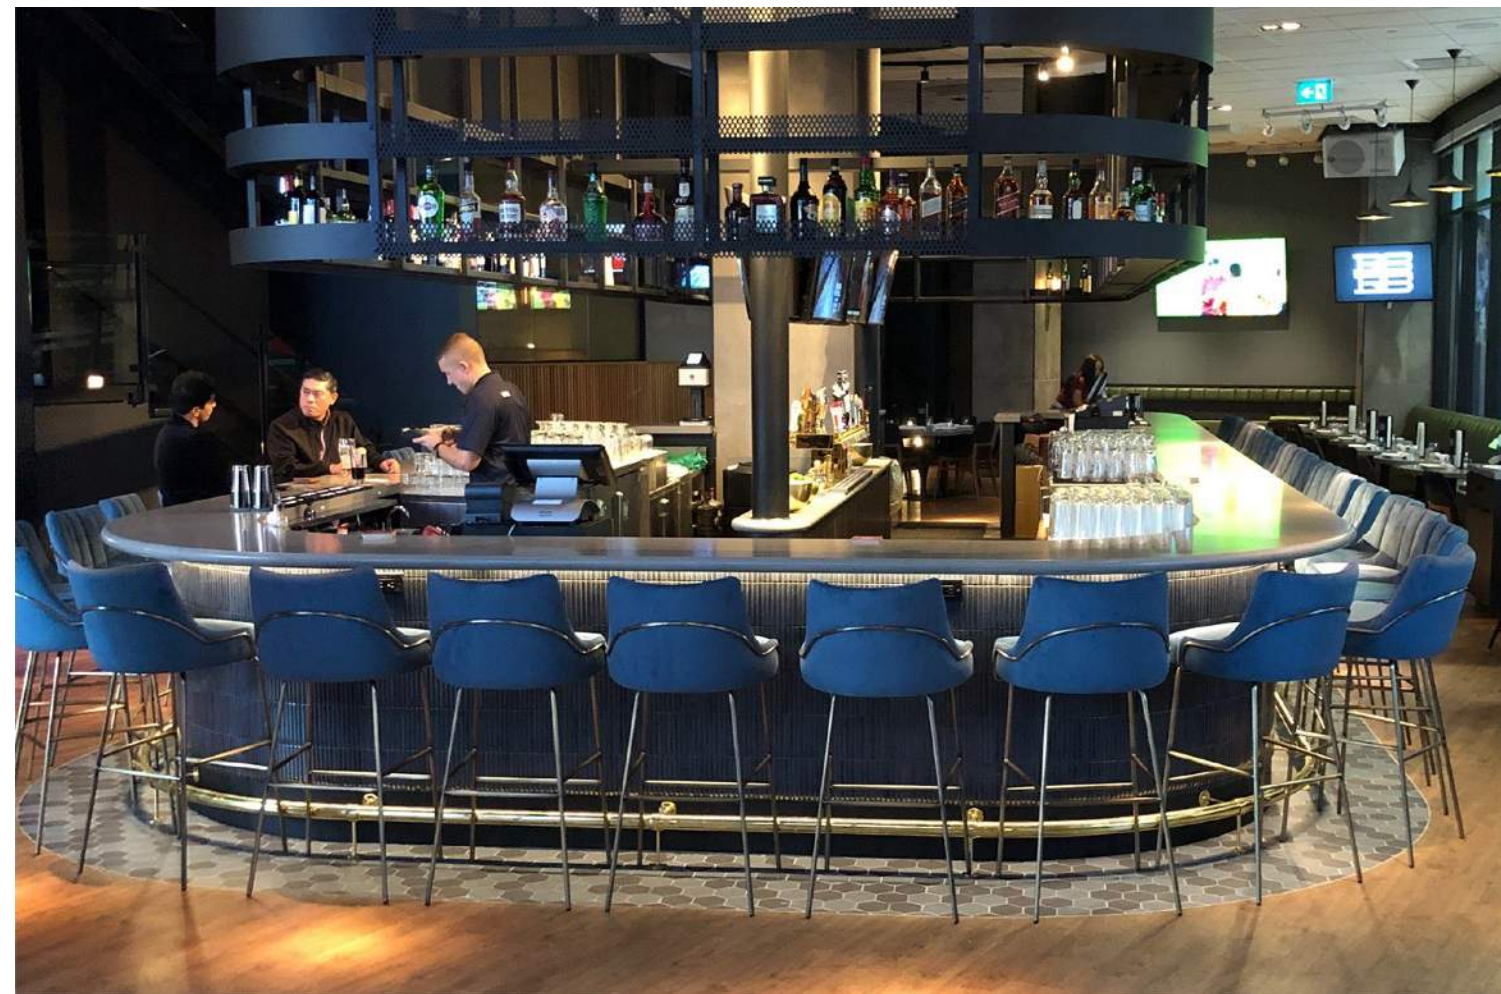

Chase Center theatre boxes

Texas Live! Loews Hotel

Real Sports Bar & Grill in
Scotiabank Arena

Universal Picture Director's lounge

Recent Installation

Raelcorp Gather Urbana Illinois

Jefferson Apartment Group J Malden Center