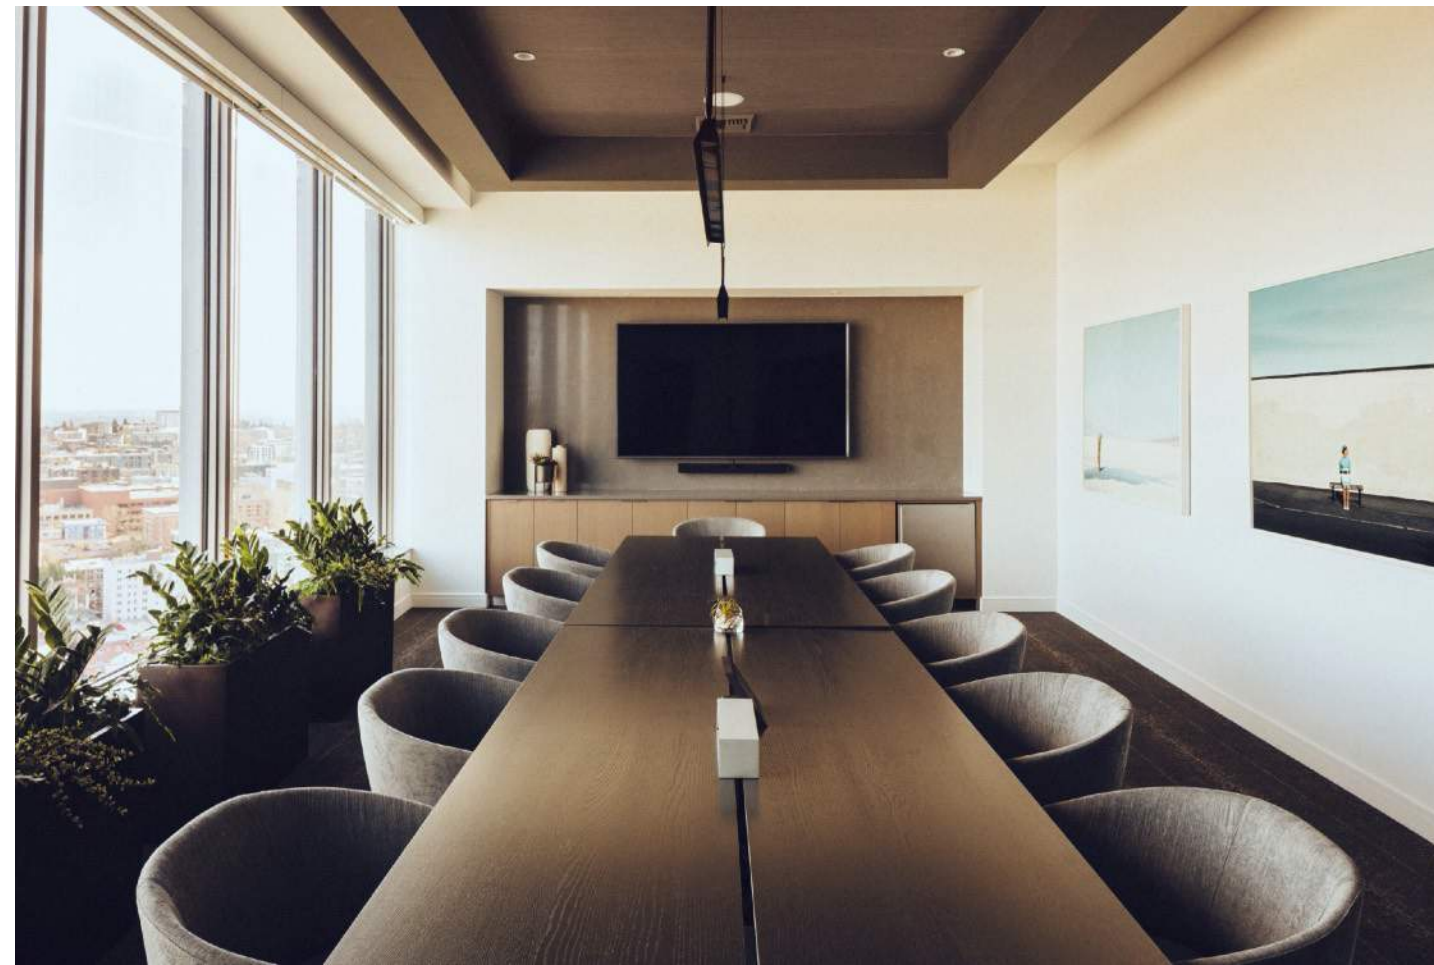

Nexus Seattle