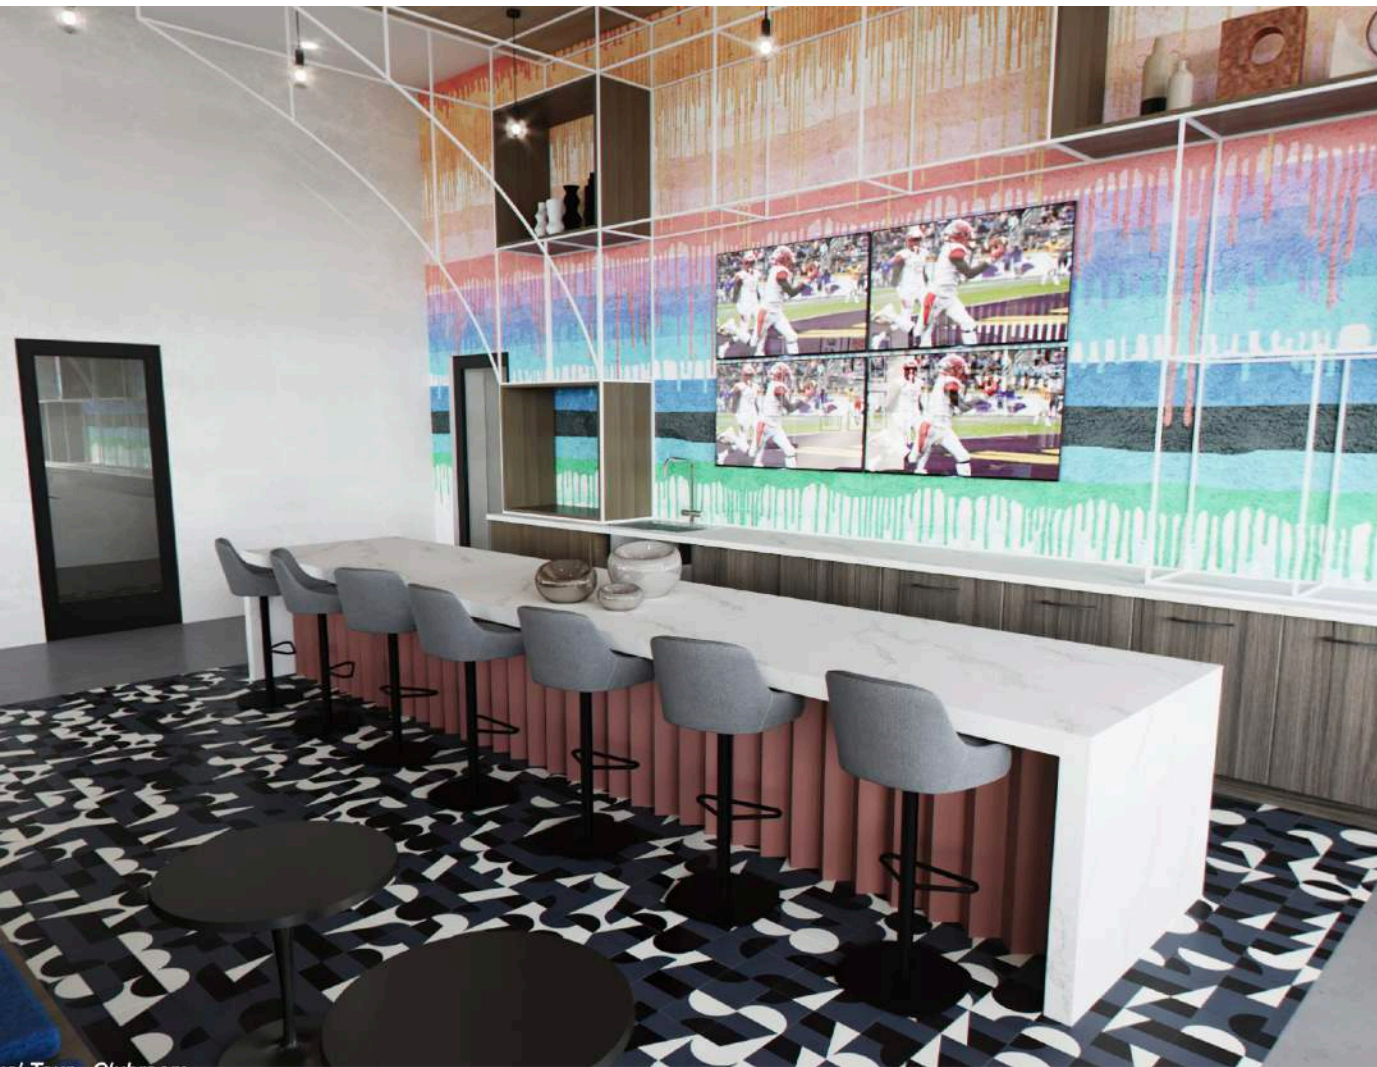

Chase Center theatre boxes

Texas Live! Loews Hotel

Real Sports Bar & Grill in
Scotiabank Arena

Universal Picture Director's lounge

Recent Installation

Raelcorp Gather Urbana Illinois

Jefferson Apartment Group J Malden Center