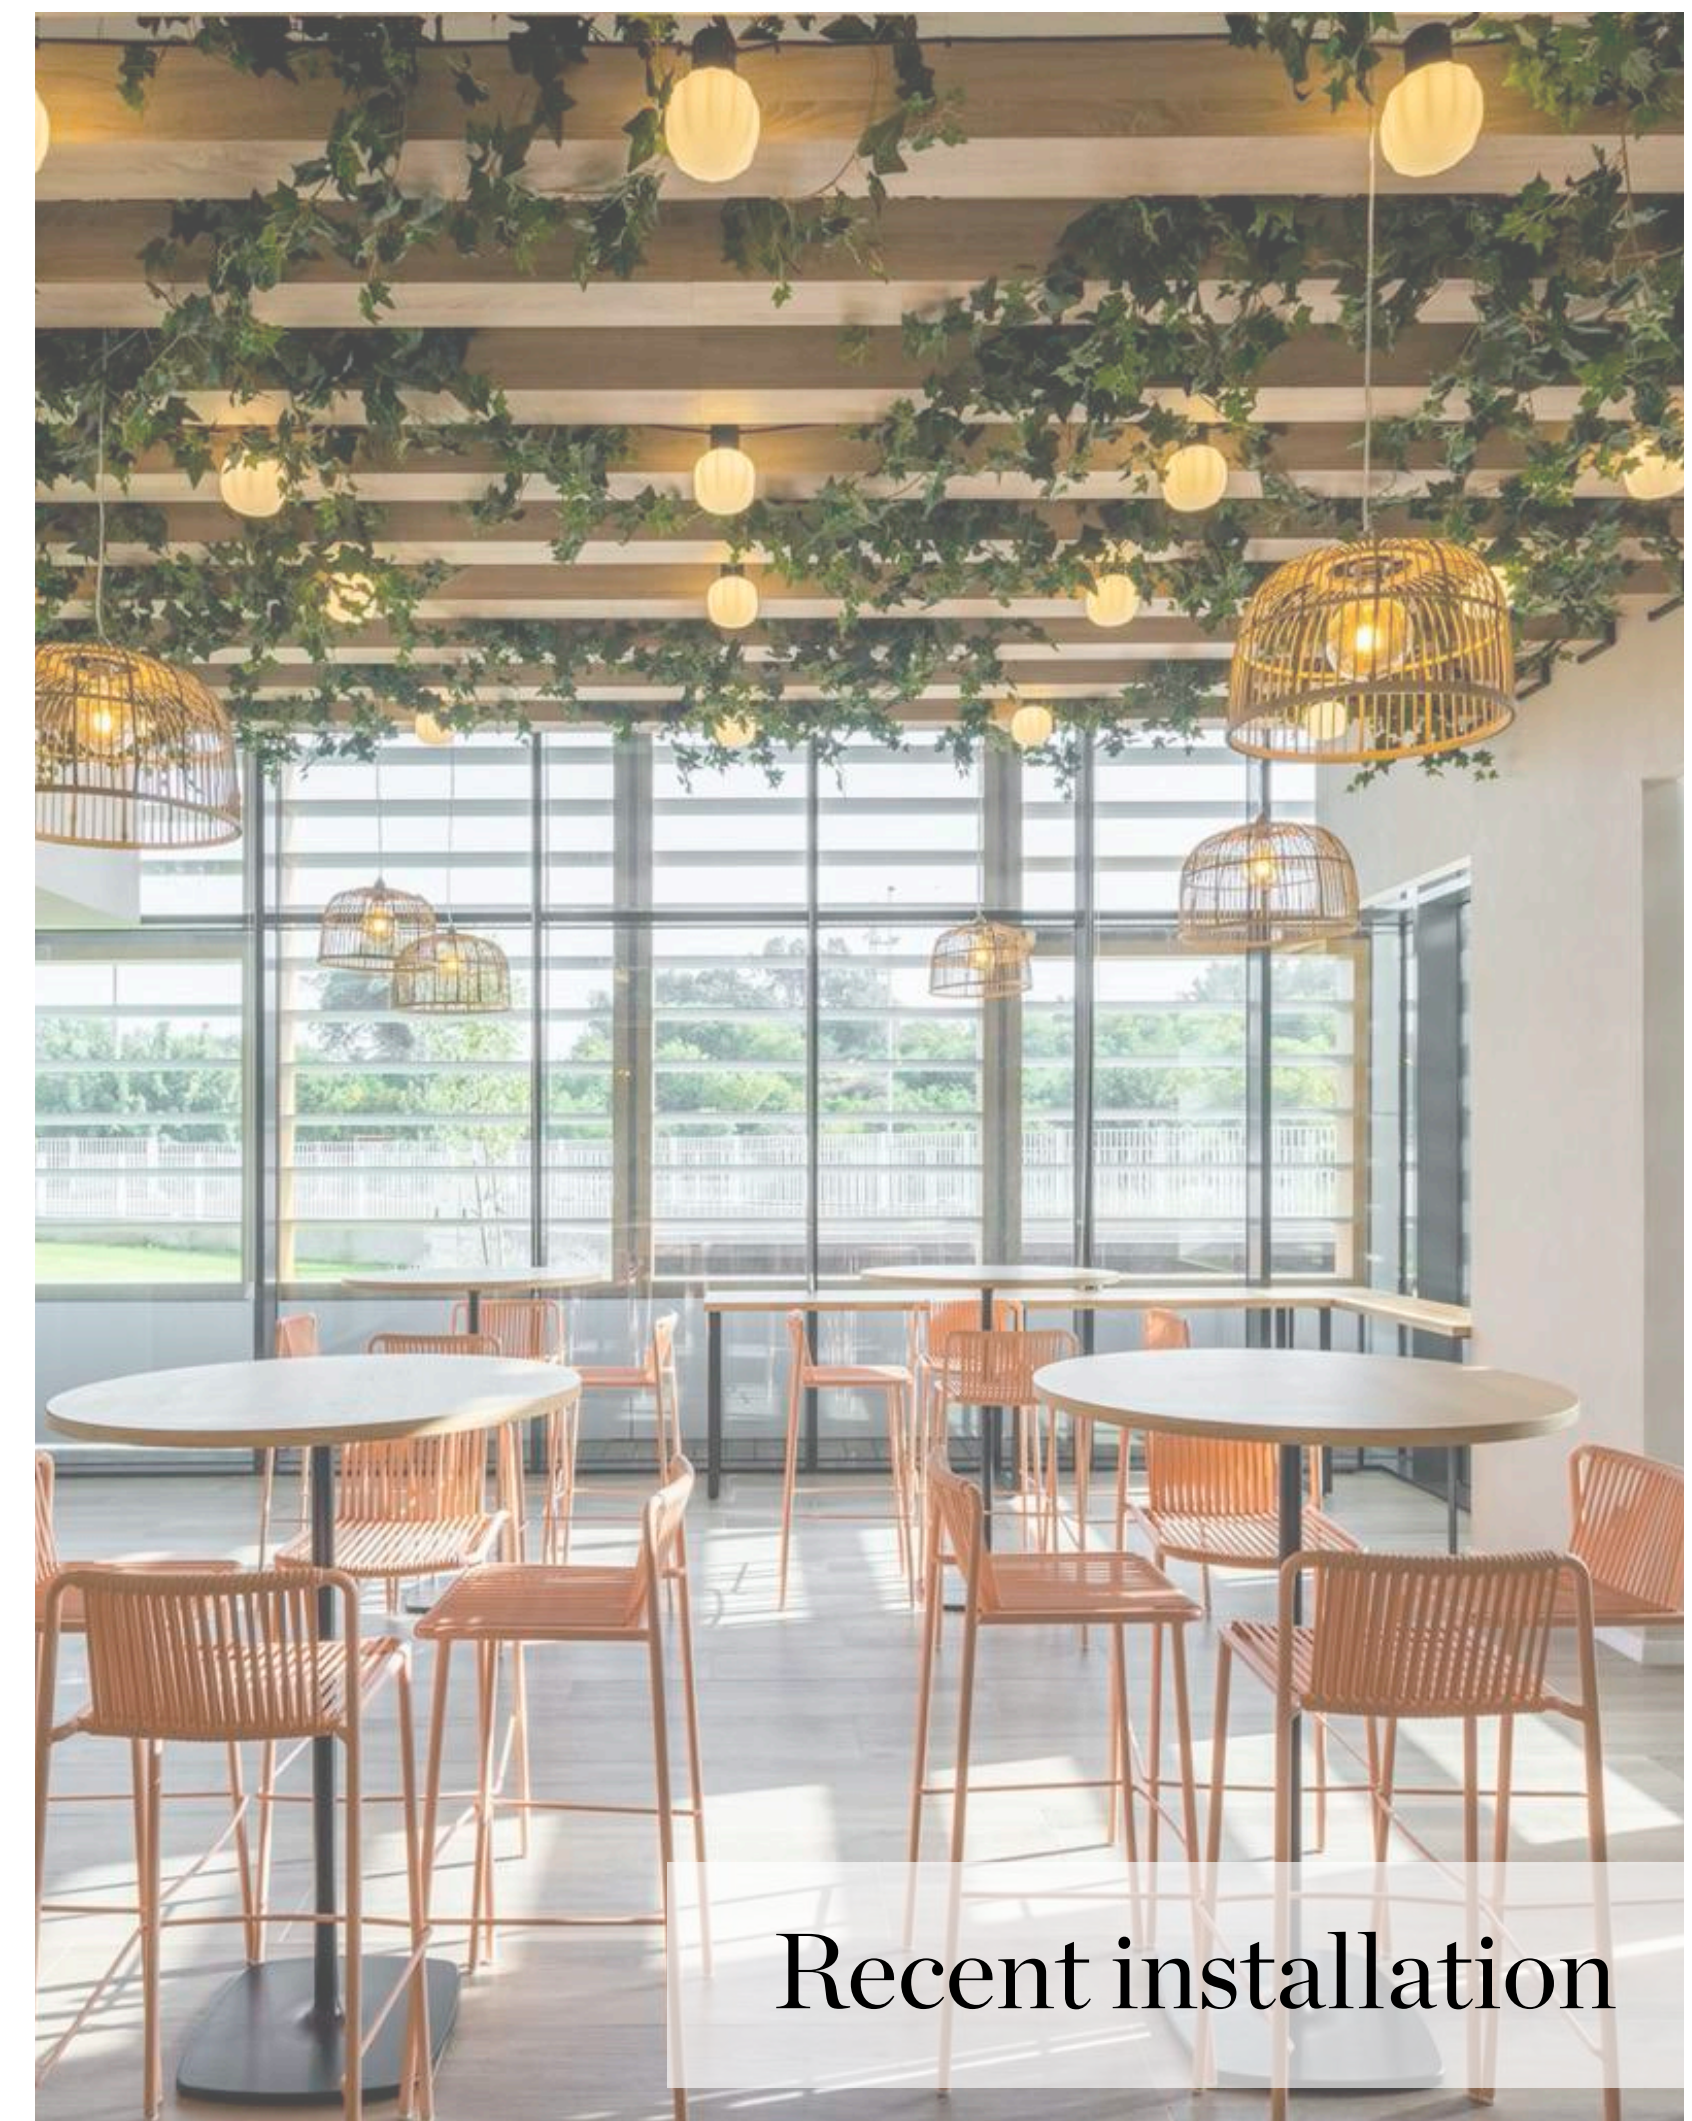

Recent installation