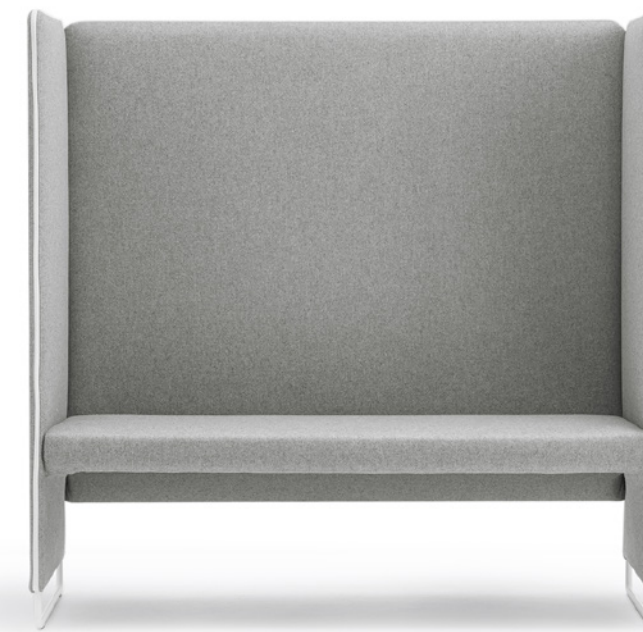

Zippo

ZIPPO 1P
ZIPPO 1P-100
ZIPPO 1P-140
ZIPPO 2P-100
ZIPPO 2P-140

Zippo Collection

Zippo lounge collection available with three different sizes and heights, suitable for waiting and relaxing areas in offices and contract environments. Fire retardant high density injected foam frame with elastic belts, large seating area for extra comfort. A zipper as an accent piece, outlines the shape of the lounge and matching frame finish: white or black. The steel tube frame is 16mm, available in white or black powder coated finish. Lead time 8 weeks. COM available with minimum order of 10 pcs.

METAL FINISHES

White or black powder coated finish

ZIPPER

White or black

TEXTILE

Contemporary Grade: C10-C22 (11), C36-C39 (4), C45-C48 (4), C60-C95 (11), C83-C101 (9)

ZIPPO 1P
ITEM CODE: HERPEDZIP1P

H 30,70 W 29,15 D 27,50 SH 16,55
Location: For indoor use
Pieces per Box: 1
Packaging Volume(m3): 0,30
Gross Weight(lb): 74,95

ZIPPO 1P-100
ITEM CODE: HERPEDZIP1P/100

H 39,35 W 29,15 D 26,35 SH 16,55
Location: For indoor use
Pieces per Box: 1
Packaging Volume(m3): 0,30
Gross Weight(lb): 88,00

ZIPPO 1P-140
ITEM CODE: HERPEDZIP1P/140

H 55,15 W 29,15 D 26,35 SH 17,35
Location: For indoor use
Pieces per Box: 1
Packaging Volume(m3): 0,40
Gross Weight(lb): 105,60

ZIPPO 2P-100
ITEM CODE: HERPEDZIP2P/100

H 39,35 W 55,90 D 26,35 SH 17,35
Location: For indoor use
Pieces per Box: 1
Packaging Volume(m3): 0,47
Gross Weight(lb): 110,00