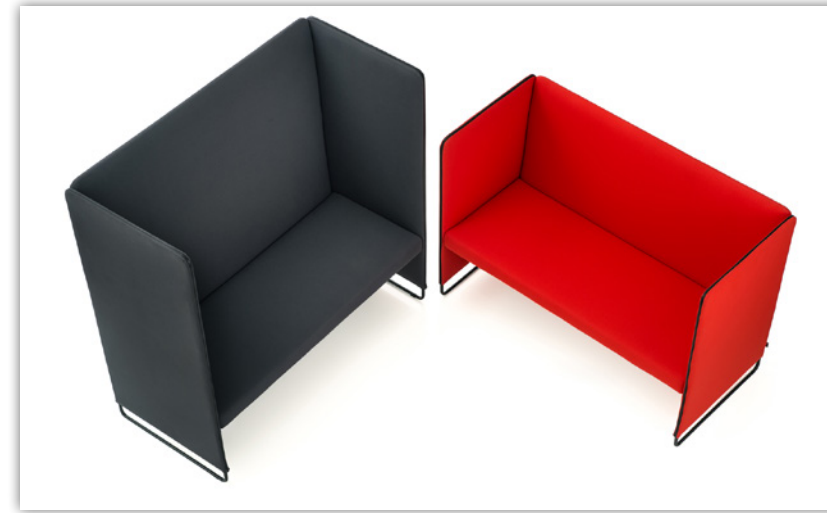

Zippo 2P-100

Zippo 2P-140

Zippo 2P-100