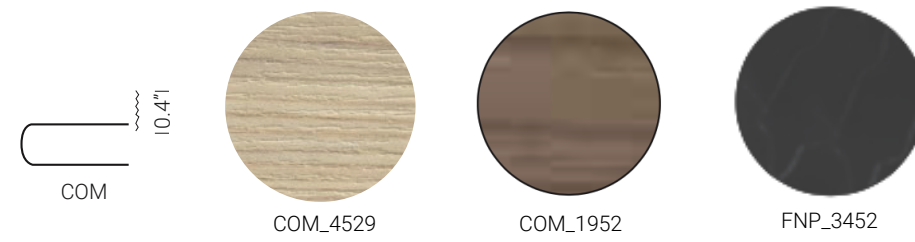

Toa Table 

BASE FINISHES

Metal Base Powder Coated Finish

HPL Compact laminate tops are available for all powder coated finishes.

Metal Base Plated Finishes

TOP FINISHES

Compact Laminate Top White Full Core

Compact Laminate Top FENIX

Compact Laminate Top Black Core

Toa Table & Conference Table with Cable Management 

BASE FINISHES

Metal Base Powder Coated Finish

HPL Compact laminate tops are available for all powder coated finishes.

Metal Base Plated Finishes