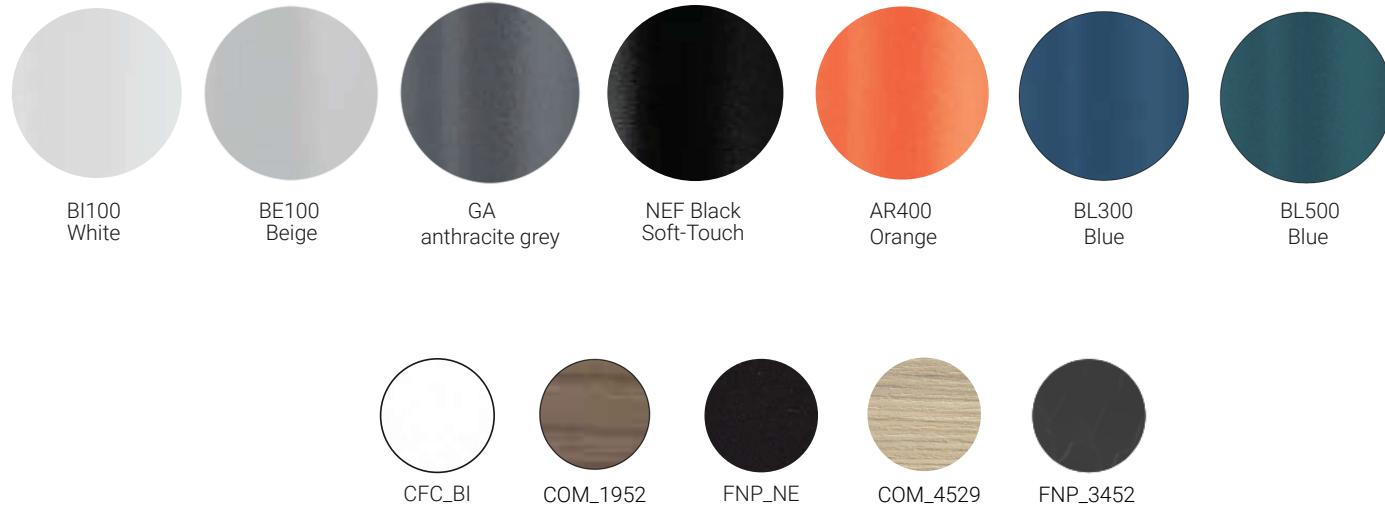

Metal Base Powder Coated Finish

BI100 White BE100 Beige GAE anthracite grey NEF Black Soft-Touch AR400 Orange BL300E Blue BL500E Blue

CFC_BI COM_1952 FNP_NE COM_4529

HPL Compact laminate tops are available for all powder coated finishes.

Metal Base Plated Finishes

LU Polished Steel TN Titanium

RS Bleached Oak CFC_BI FNP_NE COM_1952 COM_4529

LU Polished Steel TN Titanium

TOP FINISHES

Compact Laminate Top White Full Core

CFC CFC_BI

Compact Laminate Top FENIX

FNP FNP_NE

FMP

Compact Laminate Top Black Core

COM COM_4529 COM_1952

Veneered Top

RS Bleached Oak

AFRA FURNITURE www.afrafurniture.com

TOA / 6

Toa Table 

BASE FINISHES

Metal Base Powder Coated Finish

HPL Compact laminate tops are available for all powder coated finishes.

Metal Base Plated Finishes

TOP FINISHES

Compact Laminate Top White Full Core

Compact Laminate Top FENIX