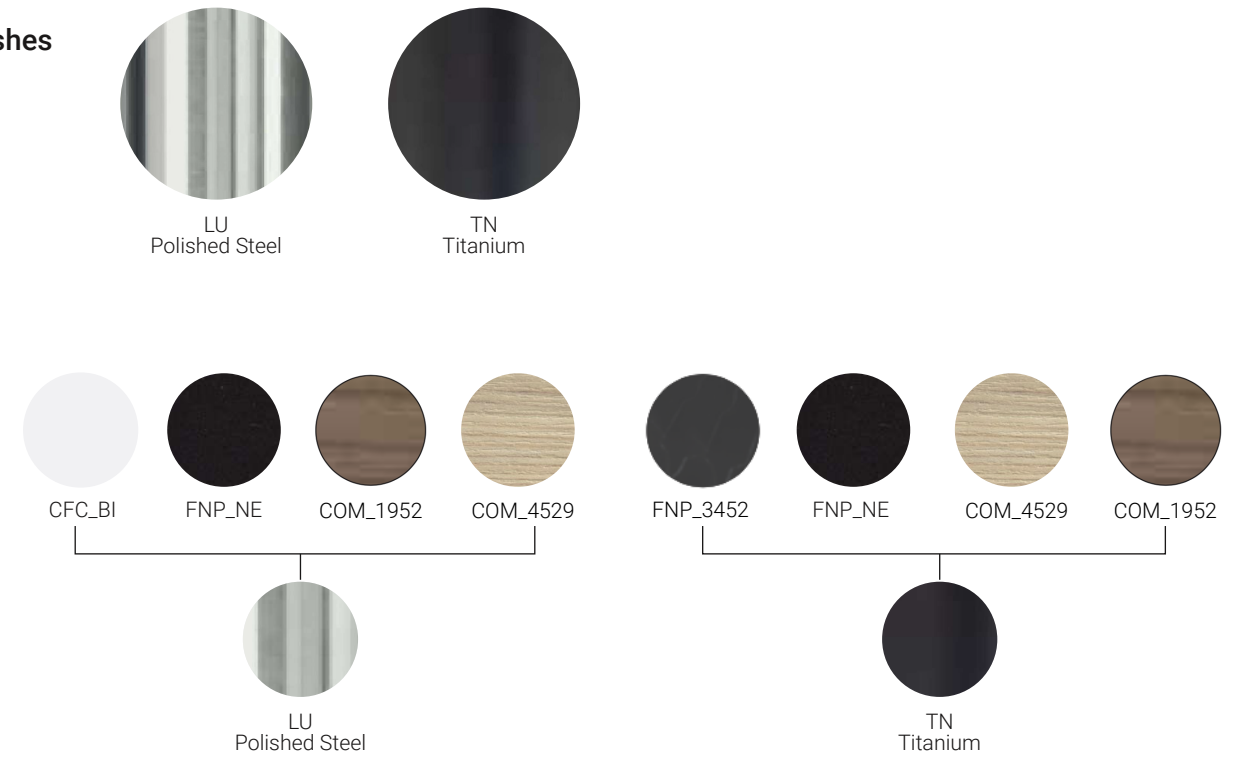

Toa Table 

BASE FINISHES

Metal Base Powder Coated Finish

HPL Compact laminate tops are available for all powder coated finishes.

Metal Base Plated Finishes

TOP FINISHES

Compact Laminate Top White Full Core

Compact Laminate Top FENIX

Compact Laminate Top Black Core

Toa Table & Conference Table with Cable Management 

BASE FINISHES

Metal Base Powder Coated Finish

HPL Compact laminate tops are available for all powder coated finishes.

Metal Base Plated Finishes