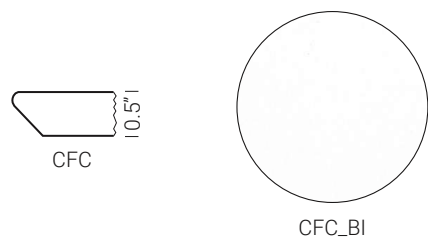

Toa Table 

BASE FINISHES

Metal Base Powder Coated Finish

HPL Compact laminate tops are available for all powder coated finishes.

Metal Base Plated Finishes

TOP FINISHES

Compact Laminate Top White Full Core

Compact Laminate Top FENIX

Compact Laminate Top Black Core

Toa Table & Conference Table with Cable Management 

BASE FINISHES

Metal Base Powder Coated Finish

HPL Compact laminate tops are available for all powder coated finishes.

Metal Base Plated Finishes