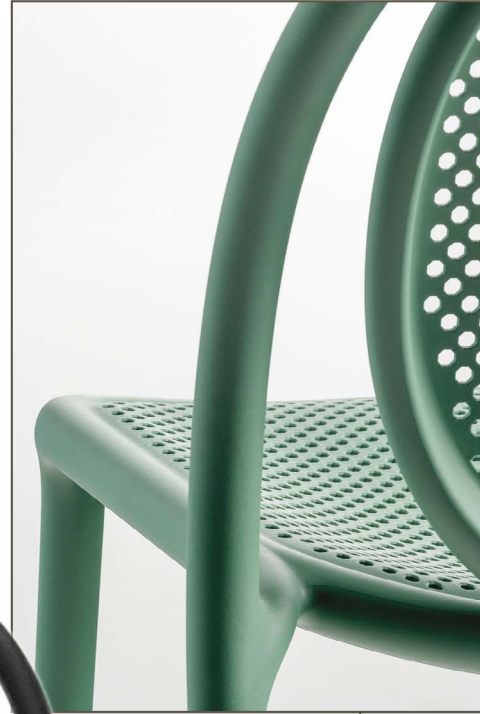

AFRA
FURNITURE

Remind

Chair

Remind 3730R
Remind 3730

Armchair

Remind 3735R
Remind 3735

REMIND 3730

Remind 3730

Remind 3730R

Remind 3735

Remind 3735R

Remind Collection

Remind 3730R
ITEM CODE: HERPED3730R

Production lead time 8 weeks. Plastic fully recycled frame in RG finish. Available for outdoor. Stackable up to 8 pieces on the ground and on a dolly. Warranty 2 years against construction defects.