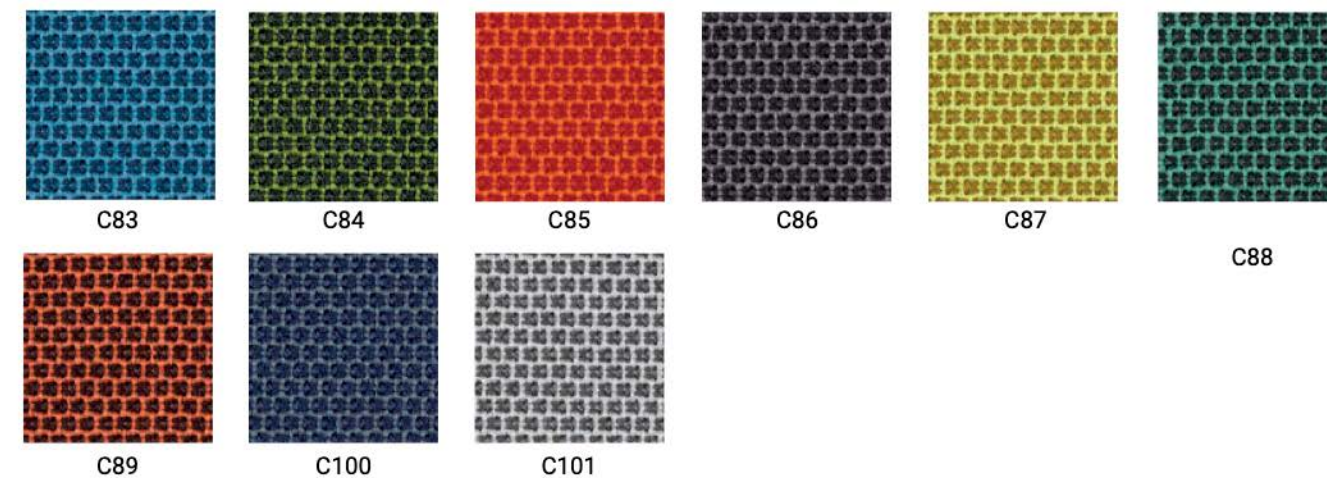

VE1
Light green lacquered oak/ash with visible grains

METAL FINISHES

Powder Coated finishes

BI100E White

NPE Black / NERO

TEXTILES

Contemporary Grade
Grade C

C10-C22(11)

C36-C39(4)

C45-C48(4)

TEXTILES

Contemporary Grade
Grade C/G

C60-C95(11)

C83-C101 (9)

Nemea Collection

C130-C141(12)

C130 C131 C132 C133 C134 C135

C136 C137 C138 C139 C140 C141

G180-G185 (6)

G180 G181 G182 G183 G184 G185

G170-G176 (7)

G170 G171 G172 G173 G174 G175

C176

G150-G156 (7)