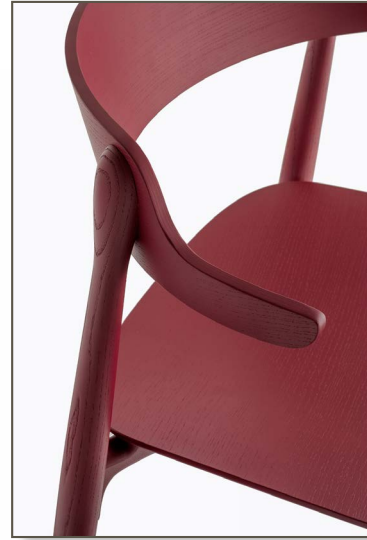

Nemea

Chair

Nemea 2820

Nemea 2821

Armchair

Nemea 2825

Nemea 2826

NEMEA 2820

NEMEA 2820

Nemea 2820

Nemea 2821

Nemea 2825

Nemea 2826

Nemea Collection

Nemea 2820
ITEM CODE: HERPED2820

Ashwood frame available in 4 wood finishes. Stackable up to 6 pieces.

VE1
Light green lacquered oak/ash with visible grains

METAL FINISHES

Powder Coated finishes

BI100E White

NPE Black / NERO

TEXTILES

Contemporary Grade
Grade C

C10-C22(11)