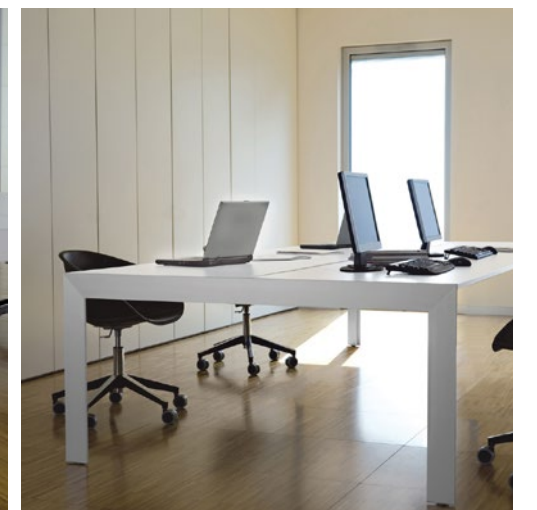

MATRIX TMS 78X63