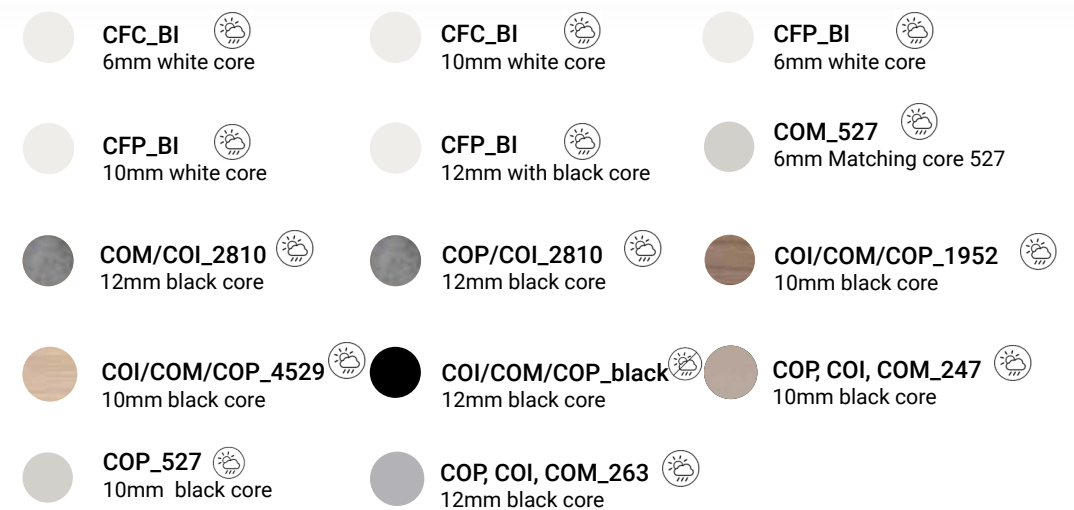

LAJA 5430-40-D31

LAJA 5420-D23.35

**BASE FINISHES**

**Metal Base  
Powder Coated  
Finishes**

**Metal Base  
Steel and stainless  
steel Finishes**

**TOP FINISHES**

**HPL FENIX Top**

**FNP Anti-fingerprint Finish**

FNP Flat Edge

**HPL Compact  
Laminate/Solid  
Laminate**

COM Round Edge

CFC Chamfered edge  
 COI Chamfered edge

CFP Flat Edge  
 COP Flat Edge

**Laminate Top**

Laminate Flat Edge

TOP FINISHES

 RA100E Pink

 GI100E Yellow

 AR500E Orange

 TEE Terracotta

 MGE

 AZ100E Light Blue

 BL500E Blue

 VE100E Sage Green

 VE600E

 BE200E Beige

 GAE

 RO200E Red

 BL300E Blue

LAJA 5430-D35.00

LAJA 5430-D39.00