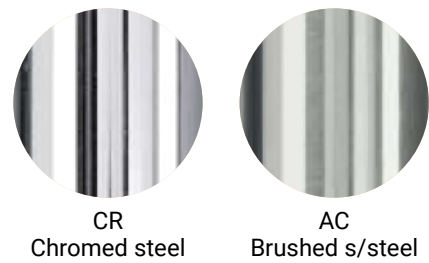

**LAFILE R10 ARMCHAIR**  
ITEM CODE: HER814AM-R10

Molded foam shell with swivel polished chrome base with casters in adjustable height. Lead time 8 weeks.

**H** 31,90-35,00 **W** 27,50 **D** 24,40 **SH** 16,55-20,00  
**AH** 22,85-26,15

**WOOD FINISHES**  
Modern and Elegance collections

**METAL FINISHES**  
Contemporary collections

**TEXTILES**  
Modern and Elegance Grade