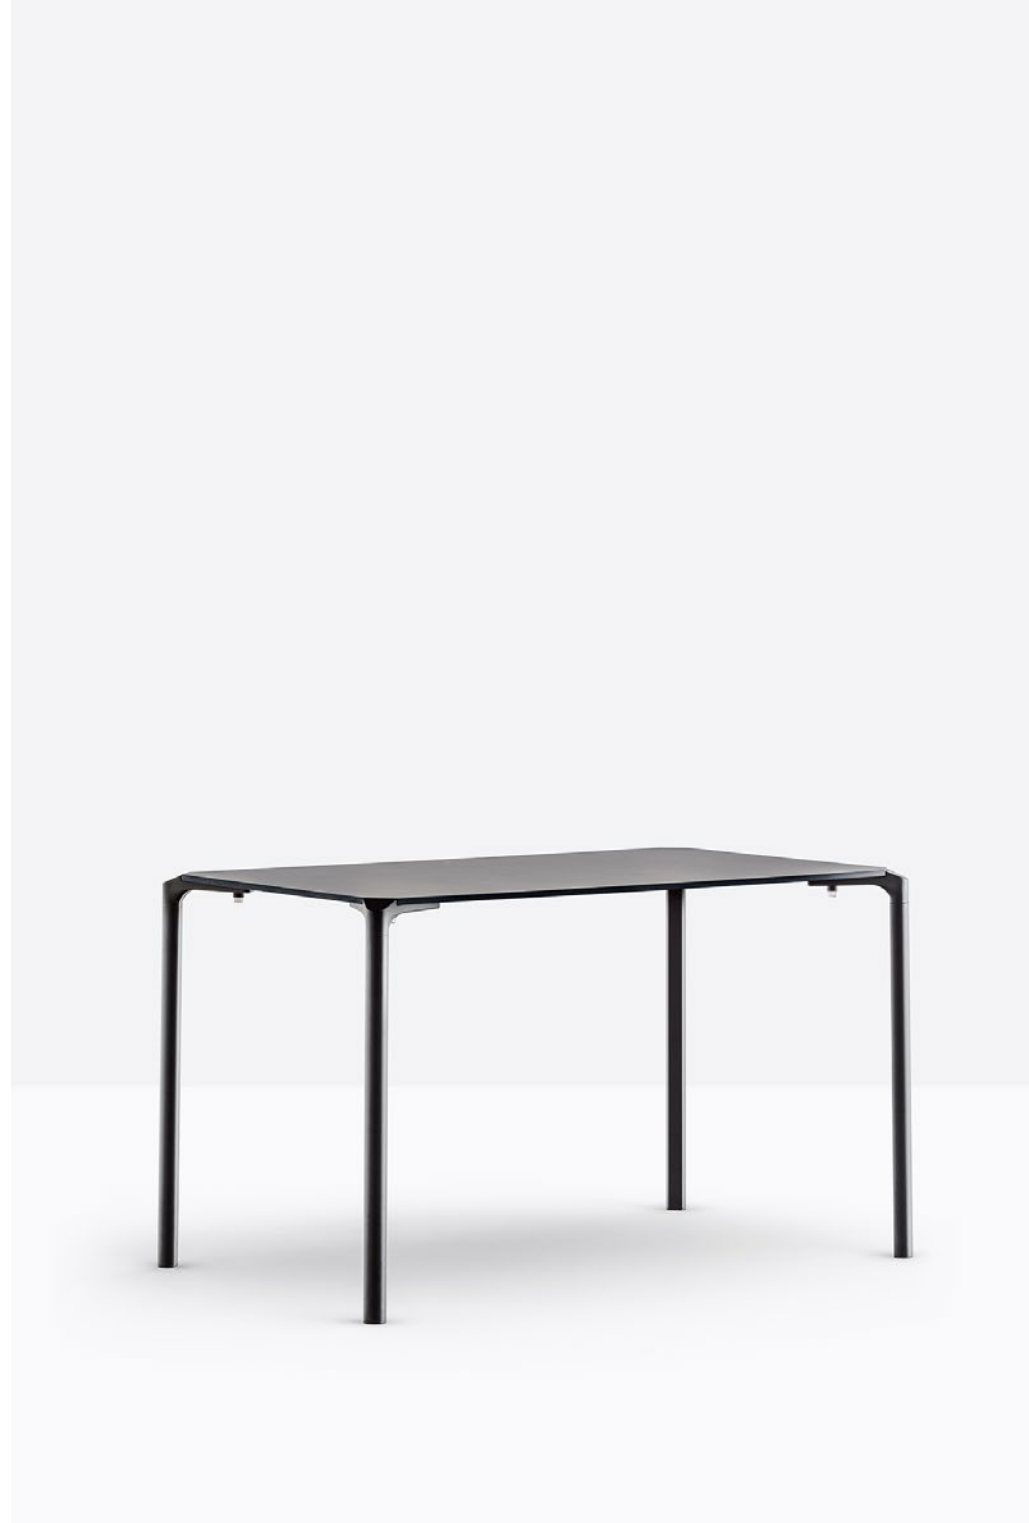

AFRA
FURNITURE

Jump Occasional Tables

JUMP TJ4-46X31

JUMP TJ3-D35

JUMP TJ4-46X31

JUMP TJ4-31X31

JUMP TJ3-D23

JUMP TJ3-D23

JUMP TJ4-31X31

BASE FINISHES

**Metal Base
Powder Coated
Finish**

**Metal Base
Plated Finish**

TOP FINISHES

**Compact
Laminate Top
White Full Core**

Compact laminate white top with full white core available for outdoor use with white powder coated base.

**Compact
Laminate Top
Black Core**