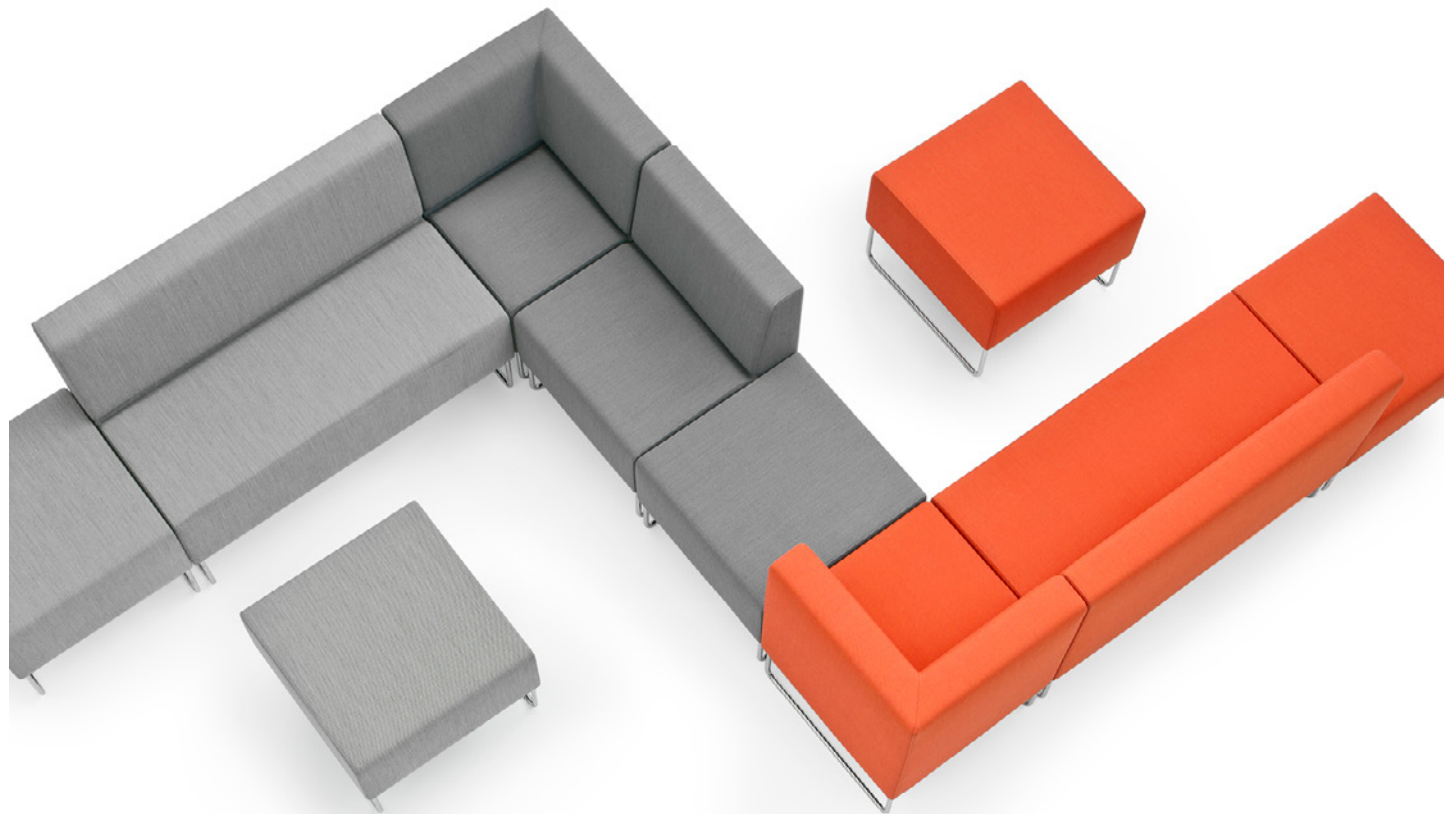

Host

Chair

Host 200
Host 201
Host 202
Host 203

Stool

Host 220
Host 221
Host 222
Host 223

Lounge

Host Lounge 790
Host Lounge 791
Host Lounge 792
Host Lounge 793

Host Collection

Host 793

Host Collection

HOST 200
ITEM CODE: HERPED200

Molded foam seating with polished chrome finish. Upholstered in grace C. COM available with minimum order of 10 pcs. Linking device available. Lead time 8 weeks for graded-in, 10 weeks for COM.

H 30,70	W 47,25	D 24,40	SH 17,70
COM(yds):	3,10		
Location:	For indoor use		
Pieces per Box:	1		
Packaging Volume(m3):	0,49		
Gross Weight(lb):	52,80		

HOST 201
ITEM CODE: HERPED201

Molded foam seating with polished chrome finish. Upholstered in grace C. COM available with minimum order of 10 pcs. Linking device available. Lead time 8 weeks for graded-in, 10 weeks for COM.

H 30,70	W 24,40	D 24,40	SH 17,70
COM(yds):	2,50		
Location:	For indoor use		
Pieces per Box:	1		
Packaging Volume(m3):	0,27		
Gross Weight(lb):	30,80		

HOST 202
ITEM CODE: HERPED202

Molded foam seating with polished chrome finish. Upholstered in grace C. COM available with minimum order of 10 pcs. Linking device available. Lead time 8 weeks for graded-in, 10 weeks for COM.