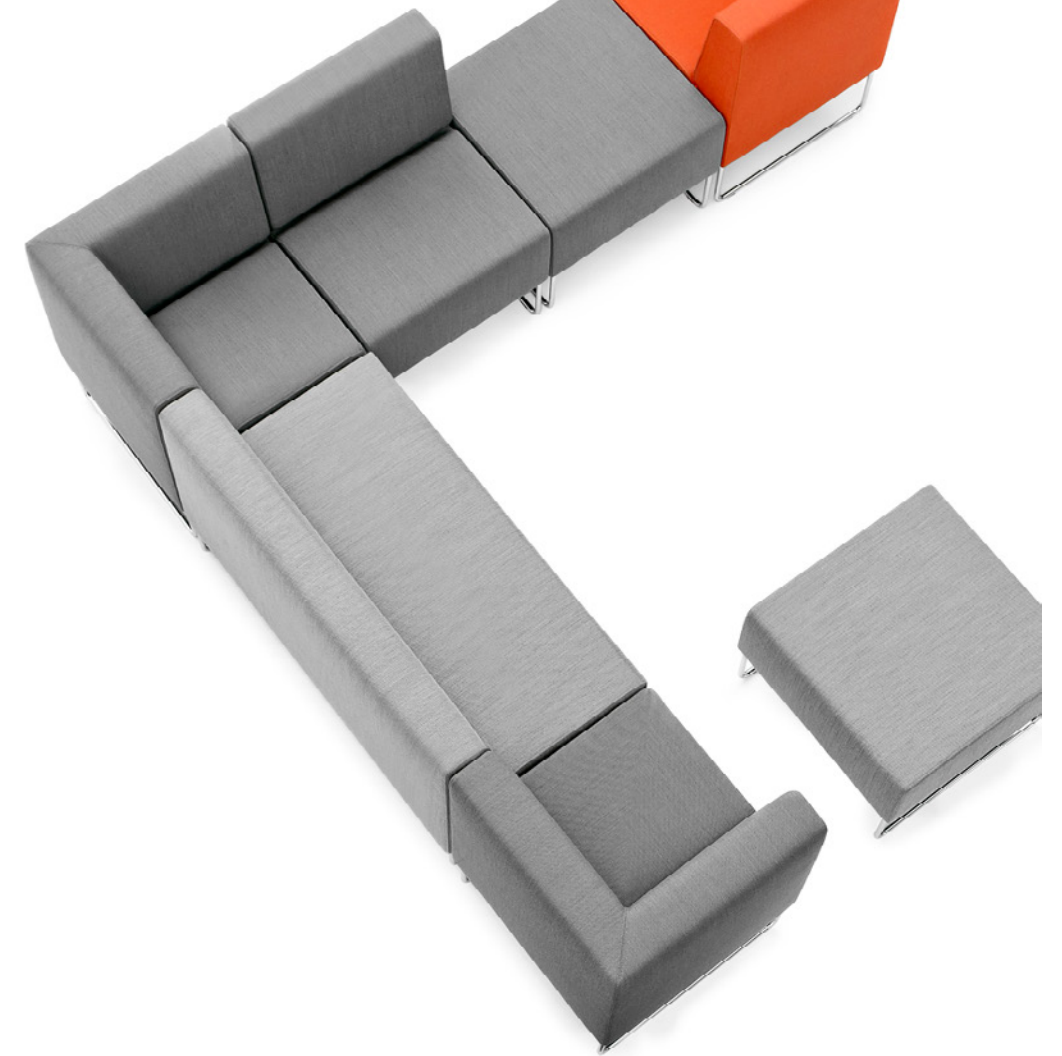

Host

Chair

Host 200
Host 201
Host 202
Host 203

Stool

Host 220
Host 221
Host 222
Host 223

Lounge

Host Lounge 790
Host Lounge 791
Host Lounge 792
Host Lounge 793

Host Collection

Host 793

Host Collection

HOST 200
ITEM CODE: HERPED200

Molded foam seating with polished chrome finish. Upholstered in grace C. COM available with minimum order of 10 pcs. Linking device available. Lead time 8 weeks for graded-in, 10 weeks for COM.

H 30,70	W 47,25	D 24,40	SH 17,70
COM(yds):	3,10		
Location:	For indoor use		
Pieces per Box:	1		
Packaging Volume(m3):	0,49		
Gross Weight(lb):	52,80		

HOST 201
ITEM CODE: HERPED201

Molded foam seating with polished chrome finish. Upholstered in grace C. COM available with minimum order of 10 pcs. Linking device available. Lead time 8 weeks for graded-in, 10 weeks for COM.

H 30,70	W 24,40	D 24,40	SH 17,70
COM(yds):	2,50		
Location:	For indoor use		
Pieces per Box:	1		
Packaging Volume(m3):	0,27		
Gross Weight(lb):	30,80		

HOST 202
ITEM CODE: HERPED202

Molded foam seating with polished chrome finish. Upholstered in grace C. COM available with minimum order of 10 pcs. Linking device available. Lead time 8 weeks for graded-in, 10 weeks for COM.