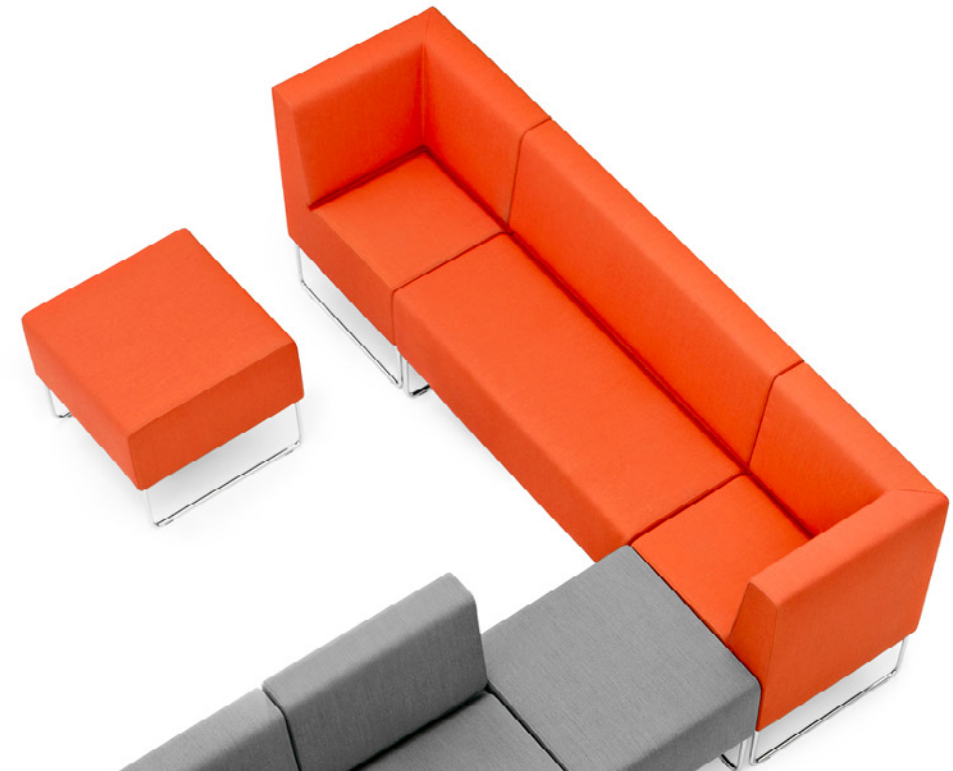

Host

Chair

Host 200
Host 201
Host 202
Host 203

Stool

Host 220
Host 221
Host 222
Host 223

Lounge

Host Lounge 790
Host Lounge 791
Host Lounge 792
Host Lounge 793

Host Collection

Host 793

Host Collection

HOST 200
ITEM CODE: HERPED200

Molded foam seating with polished chrome finish. Upholstered in grace C. COM available with minimum order of 10 pcs. Linking device available. Lead time 8 weeks for graded-in, 10 weeks for COM.

H 30,70	W 47,25	D 24,40	SH 17,70
COM(yds):	3,10		
Location:	For indoor use		
Pieces per Box:	1		
Packaging Volume(m3):	0,49		
Gross Weight(lb):	52,80		

HOST 201
ITEM CODE: HERPED201

Molded foam seating with polished chrome finish. Upholstered in grace C. COM available with minimum order of 10 pcs. Linking device available. Lead time 8 weeks for graded-in, 10 weeks for COM.