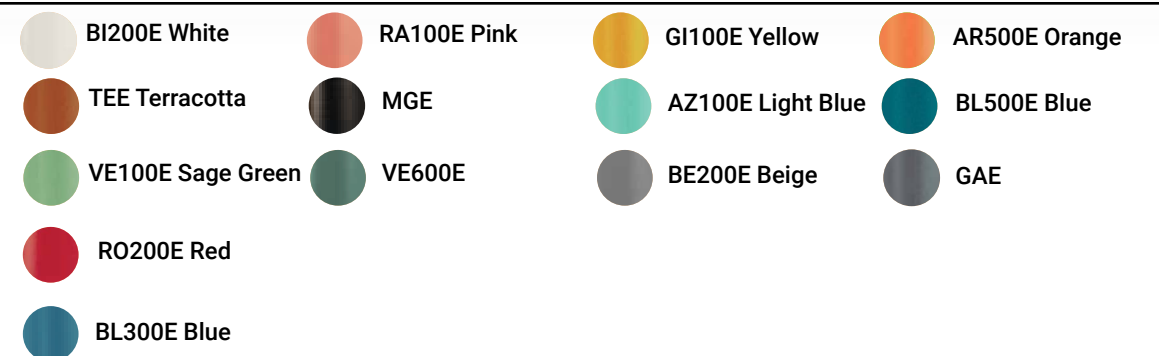

**BASE FINISHES**

**Metal Base  
Powder Coated  
Finishes**

**TOP FINISHES**

**HPL FENIX Top**

**FNP Anti-fingerprint Finish**

FNP Flat Edge

**FNP\_NE**  
10mm black core

**HPL Compact  
Laminate/Solid  
Laminate**

COM Round Edge

CFC Chamfered edge

COI Chamfered edge

CFP Flat Edge

COP Flat Edge

**Stainless Steel**

Stainless Steel

**Stainless Steel**  
12mm Raised finish, Stainless steel AISI 304, waterproof MDF core. Outdoor.

**Stainless Steel**

Steel 12mm  
Waterproof MDF core  
Outdoor

TOP FINISHES

Laminate Top		 312 wenge 20mm	 421 black 20mm	 386 bleached oak 20mm
	 Laminate Flat Edge			
Marble		 MBC BIANCO CARRARA 20mm Matt	 MBC BIANCO CARRARA 20mm Shiny	 MBA 20mm
	 Marble Flat Edge 20mm	 MED 20mm	 MGC 20mm	 MVG 20mm