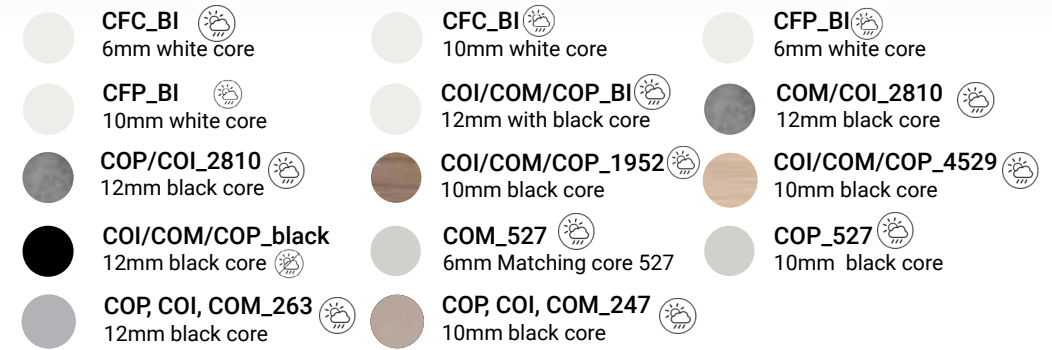

AFRA  
FURNITURE

*Dream* Tops and Bases

DREAM 4834-D23.25  
CFC WHITE

DREAM 4800-D31.10  
CFC WHITE

DREAM 4830-D23.25  
CFC WHITE

DREAM 4834-D23.25  
CFC WHITE

DREAM 4840-D39  
COI BLACK

DREAM 4840-D35

**BASE FINISHES**

**Metal Base  
Powder Coated  
Finishes**

**TOP FINISHES**

**HPL FENIX Top**

**FNP Anti-fingerprint Finish**

FNP Flat Edge

**FNP\_NE**  
10mm black core

**HPL Compact  
Laminate/Solid  
Laminate**

COM Round Edge

CFC Chamfered edge

COI Chamfered edge

CFP Flat Edge

COP Flat Edge

**Stainless Steel**

Stainless Steel

**Stainless Steel**  
12mm Raised finish, Stainless steel AISI 304, waterproof MDF core. Outdoor.

**Stainless Steel**

Steel 12mm  
Waterproof MDF core  
Outdoor

TOP FINISHES

Laminate Top		 312 wenge 20mm	 421 black 20mm	 386 bleached oak 20mm
	 Laminate Flat Edge			
Marble		 MBC BIANCO CARRARA 20mm Matt	 MBC BIANCO CARRARA 20mm Shiny	 MBA 20mm
	 Marble Flat Edge 20mm	 MED 20mm	 MGC 20mm	 MVG 20mm