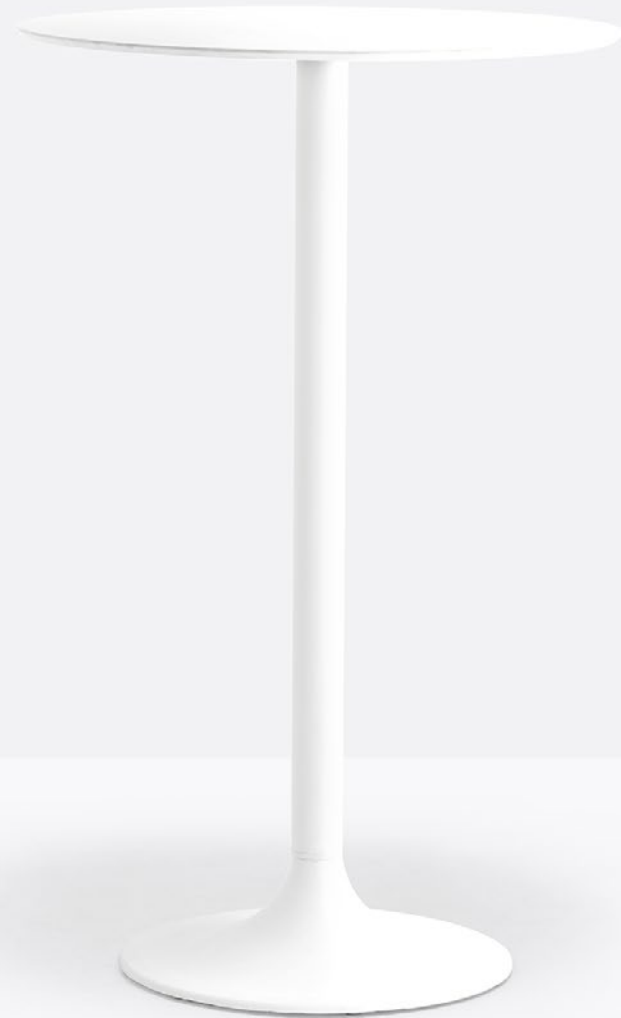

AFRA  
FURNITURE

*Dream* Tops and Bases

DREAM 4834-D23.25  
CFC WHITE

DREAM 4800-D31.10  
CFC WHITE

DREAM 4830-D23.25  
CFC WHITE

DREAM 4834-D23.25  
CFC WHITE

DREAM 4840-D39  
COI BLACK

DREAM 4840-D35

**BASE FINISHES**

**Metal Base  
Powder Coated  
Finishes**

**TOP FINISHES**

**HPL FENIX Top**

**FNP Anti-fingerprint Finish**

FNP Flat Edge

**FNP\_NE**  
10mm black core

**HPL Compact  
Laminate/Solid  
Laminate**

COM Round Edge

CFC Chamfered edge

COI Chamfered edge

CFP Flat Edge

COP Flat Edge

**Stainless Steel**

Stainless Steel

**Stainless Steel**  
12mm Raised finish, Stainless steel AISI 304, waterproof MDF core. Outdoor.

DREAM 4833-D23.25

DREAM 4810-23.35X23.35