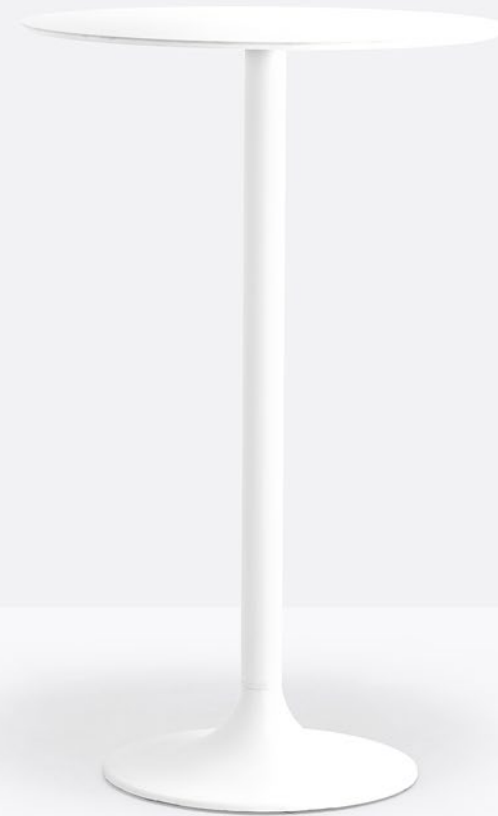

AFRA  
FURNITURE

*Dream* Tops and Bases

DREAM 4834-D23.25  
CFC WHITE

DREAM 4800-D31.10  
CFC WHITE

DREAM 4830-D23.25  
CFC WHITE

DREAM 4834-D23.25  
CFC WHITE

DREAM 4840-D39  
COI BLACK

DREAM 4840-D35

**BASE FINISHES**

**Metal Base  
Powder Coated  
Finishes**

**TOP FINISHES**

**HPL FENIX Top**

**FNP Anti-fingerprint Finish**

FNP Flat Edge

**FNP\_NE**  
10mm black core

**HPL Compact  
Laminate/Solid  
Laminate**

COM Round Edge

CFC Chamfered edge

COI Chamfered edge

CFP Flat Edge

COP Flat Edge

**Stainless Steel**

Stainless Steel

**Stainless Steel**  
12mm Raised finish, Stainless steel AISI 304, waterproof MDF core. Outdoor.

DREAM 4833-D23.25

DREAM 4810-23.35X23.35