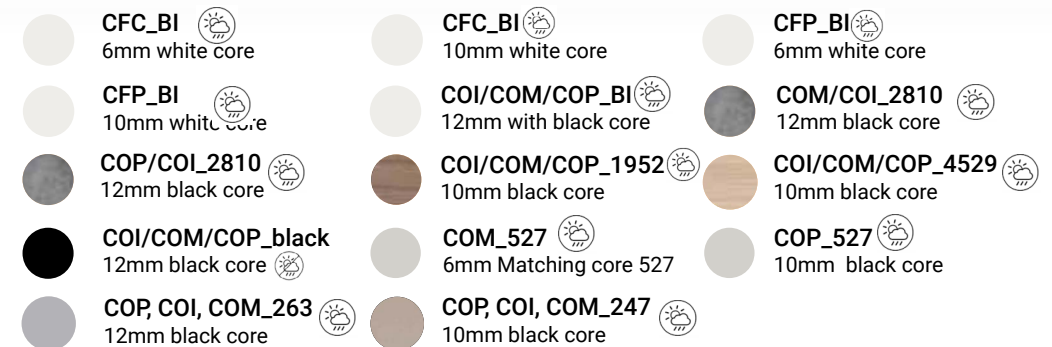

CONCRETE 855-110-23.25x23.25

CONCRETE 855-110-23.25x23.25

Concrete 855-110-23.25X23.25

BASE FINISHES

Metal Base Powder Coated Finishes

HPL FENIX Top

FNP Anti-fingerprint Finish

FNP Flat Edge

FNP_NE
10mm black core

HPL Compact Laminate/Solid Laminate

COM Round Edge

CFC Chamfered edge

COI Chamfered edge

CFP Flat Edge

COP Flat Edge

Stainless Steel

Stainless Steel

Stainless Steel
12mm Raised finish, Stainless steel AISI 304, waterproof MDF core. Outdoor.

Stainless Steel

Steel 12mm
Waterproof MDF core
Outdoor

TOP FINISHES

TOP FINISHES

Laminate Top

Laminate Flat Edge

312 wenge
20mm

421 black
20mm

406_0020 white
20mm

386 bleached oak
20mm

4529
20mm

Concrete 855-50-23.25X23.25

Concrete 855-23.25X23.25