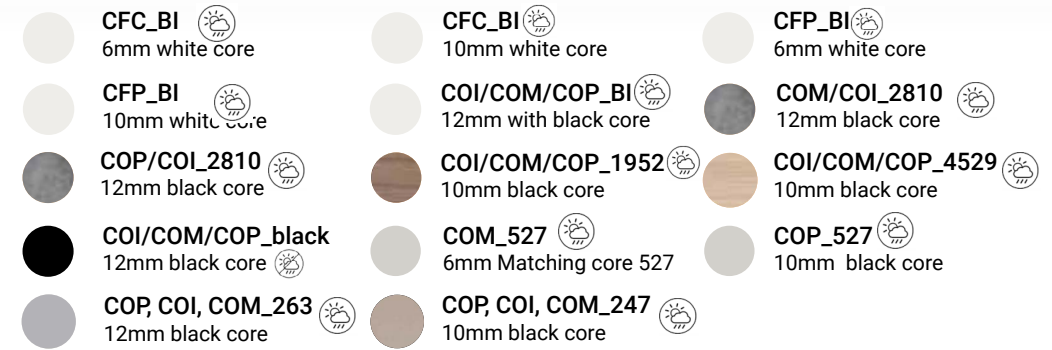

BOLD 4756-27.15X27.15

BOLD 4754-D23.25

BOLD 4754-23.25X23.25

Bold 4750-23.25X23.25

BASE FINISHES

**Metal Base
Powder Coated
Finishes**

TOP FINISHES

HPL FENIX Top

FNP Anti-fingerprint Finish

FNP Flat Edge

FNP_NE
10mm black core

**HPL Compact
Laminate/Solid
Laminate**

COM Round Edge

CFC Chamfered edge

COI Chamfered edge

CFP Flat Edge

COP Flat Edge

Stainless Steel

Stainless Steel

Stainless Steel
12mm Raised finish, Stainless steel AISI 304, waterproof MDF core. Outdoor.

Stainless Steel

Steel 12mm
Waterproof MDF core
Outdoor

TOP FINISHES

Laminate Top

Laminate Flat Edge

312 wenge
20mm

421 black
20mm

406_0020 white
20mm

386 bleached oak
20mm

Bold 4750-23.25X23.25