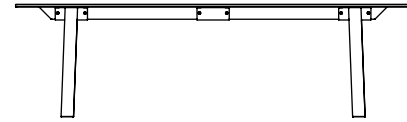

# Arki Bench Collection

**ARKI BENCH ARKB-46.85x14.20**  
ITEM CODE: HERPEDARKB-46.90x14.20xH18.15

Lead time 8 weeks. Solid laminate HPL seat in black finish with anti-fingerprint protection and white finish, reinforced steel bar and steel trestle legs. Warranty 2 years against construction defects.

**H** 18,10      **W** 46,90      **D** 14,20

**Location:** For indoor use

**Pieces per Box:** 1

**Packaging Volume(m3):** 0,05

**Gross Weight(lb):** 33,10

**ARKI BENCH ARKB-63x14.20**  
ITEM CODE: HERPEDARKB-63x14.20xH18.15