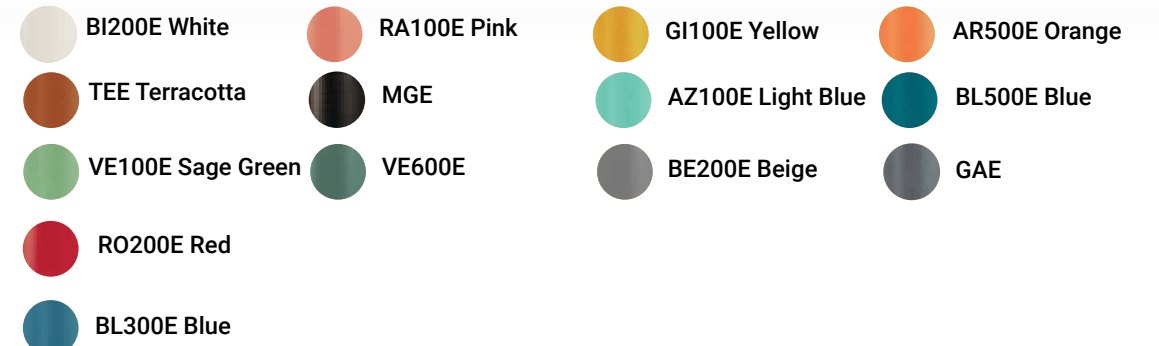

Stainless Steel

Steel 12mm
Waterproof MDF core
Outdoor