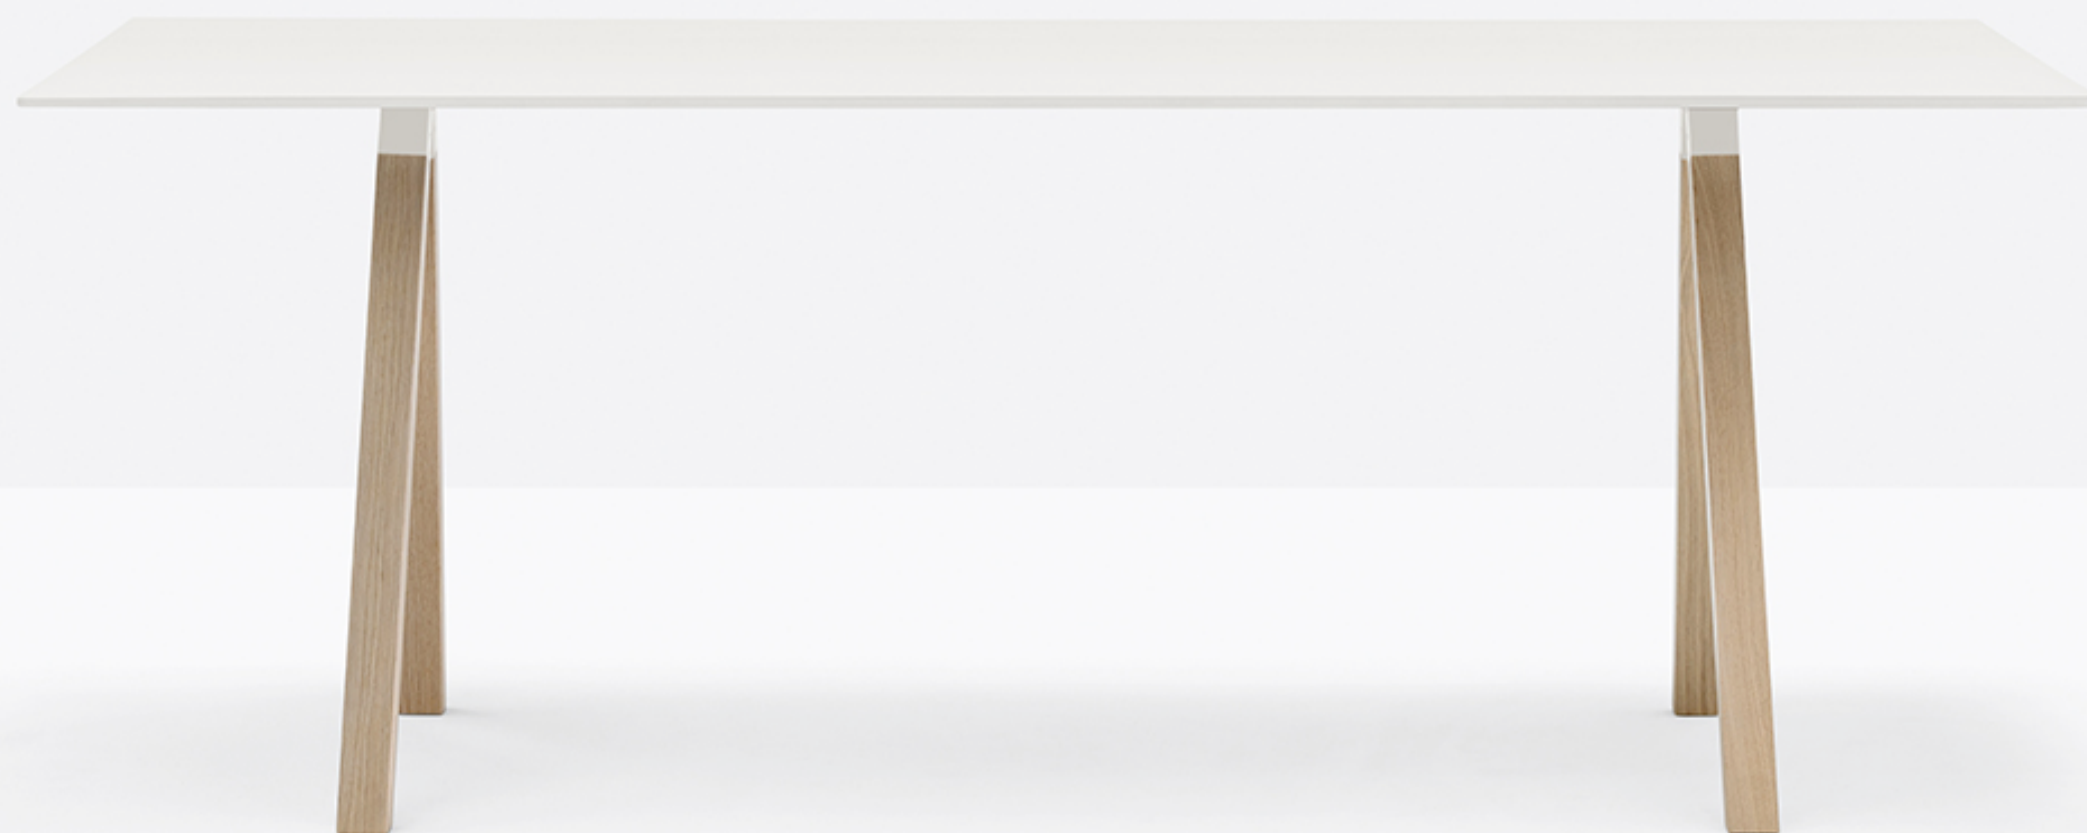

Arki desk Wood base

AFRA
FURNITURE

AFRA
FURNITURE

Arki desk wood base

Arki Desk wood base

- ARK_DW_54X27
- ARK_DW_62X27
- ARK_DW_62X31
- ARK_DW_70X31
- ARK_DW_78X31

Arki desk Wood base

AFRA
FURNITURE

BASE FINISHES

Wood Base 

FR
bleached ash

HPL FENIX Top

FNP Anti-fingerprint Finish

 FNP Flat Edge

FNP_NE
10mm black core

HPL Compact Laminate/Solid Laminate

 COM Round Edge

 CFC Chamfered edge
COI Chamfered edge

 CFP Flat Edge
COP Flat Edge

CFC_BI
12mm white core

Laminate

406_0020
20mm

FNP_0720
20mm