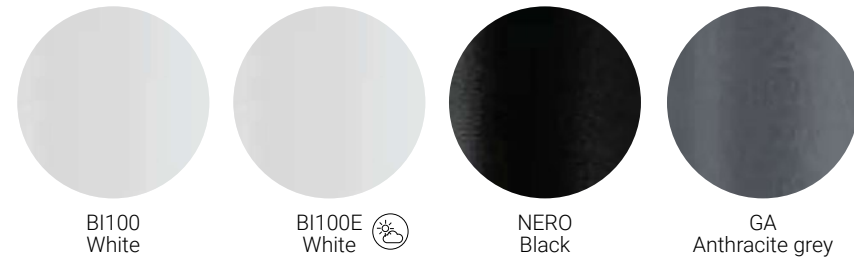

AFRA
FURNITURE

Arki One Metal Base

ARK 1M-118X47

ARK 1M-118X39

ARK 1M-118X39

ARK 1M-118X47

ARK 1M-118X47

ARK 1M-141X47

ARK 1M-141X47

BASE FINISHES

Metal Base Powder Coated Finish

Compact Laminate Top White Full Core

Arki 1 and Arki 2 tables with metal bases are available for outdoor use with white compact laminate top. Cable management available for indoor use only.