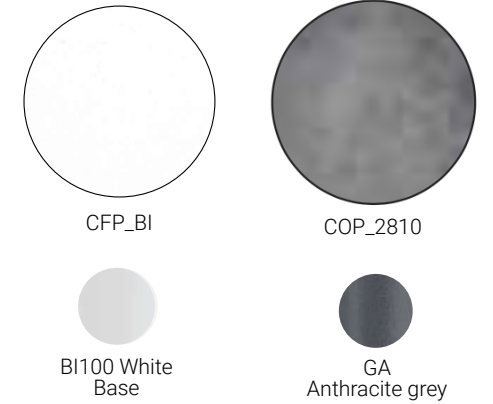

AFRA
FURNITURE

Arki Five Metal Base

ARK 5M-D43

BASE FINISHES

Metal Base Powder Coated Finish for ARKI Five Metal Base

Laminate Top

Arki Five is available with laminate top with flat edge in three finishes: white, black and natural oak, available only for indoor use.

Compact Laminate Top White Full Core 

Compact laminate white top, full white core, with white powder coated base that is available with outdoor finish or with natural oak base.

TOP FINISHES

Compact Laminate Top FENIX