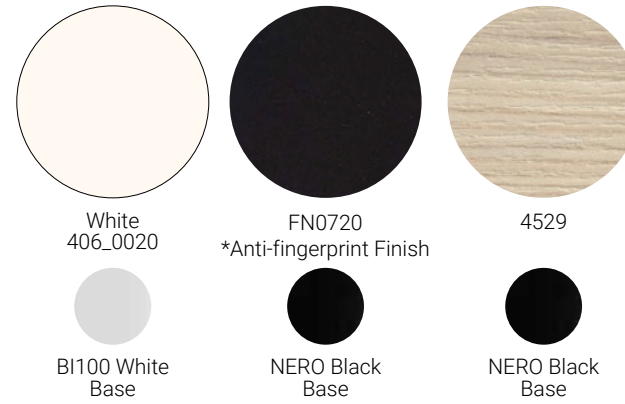

AFRA
FURNITURE

Arki Five Metal Base

ARK 5M-D43

BASE FINISHES

Metal Base Powder Coated Finish for ARKI Five Metal Base

Laminate Top

Arki Five is available with laminate top with flat edge in three finishes: white, black and natural oak, available only for indoor use.

Compact Laminate Top White Full Core 

Compact laminate white top, full white core, with white powder coated base that is available with outdoor finish or with natural oak base.

TOP FINISHES

Compact Laminate Top FENIX