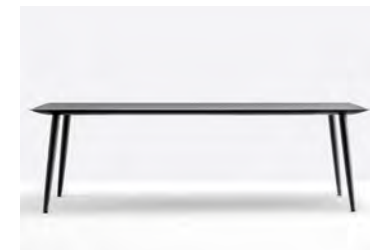

Babila
Indoor

Top HPL Compact Laminate	FNP_NE Black	CFC_BI White	COM_527 Matching core 527	COM_623 Black	Thickness 6mm
Frame Wood*	FR Bleached Ash	AN Black lacquered oak/ash with visible grains, beech stained black.			

*All tops are available with any of the two base finishes.