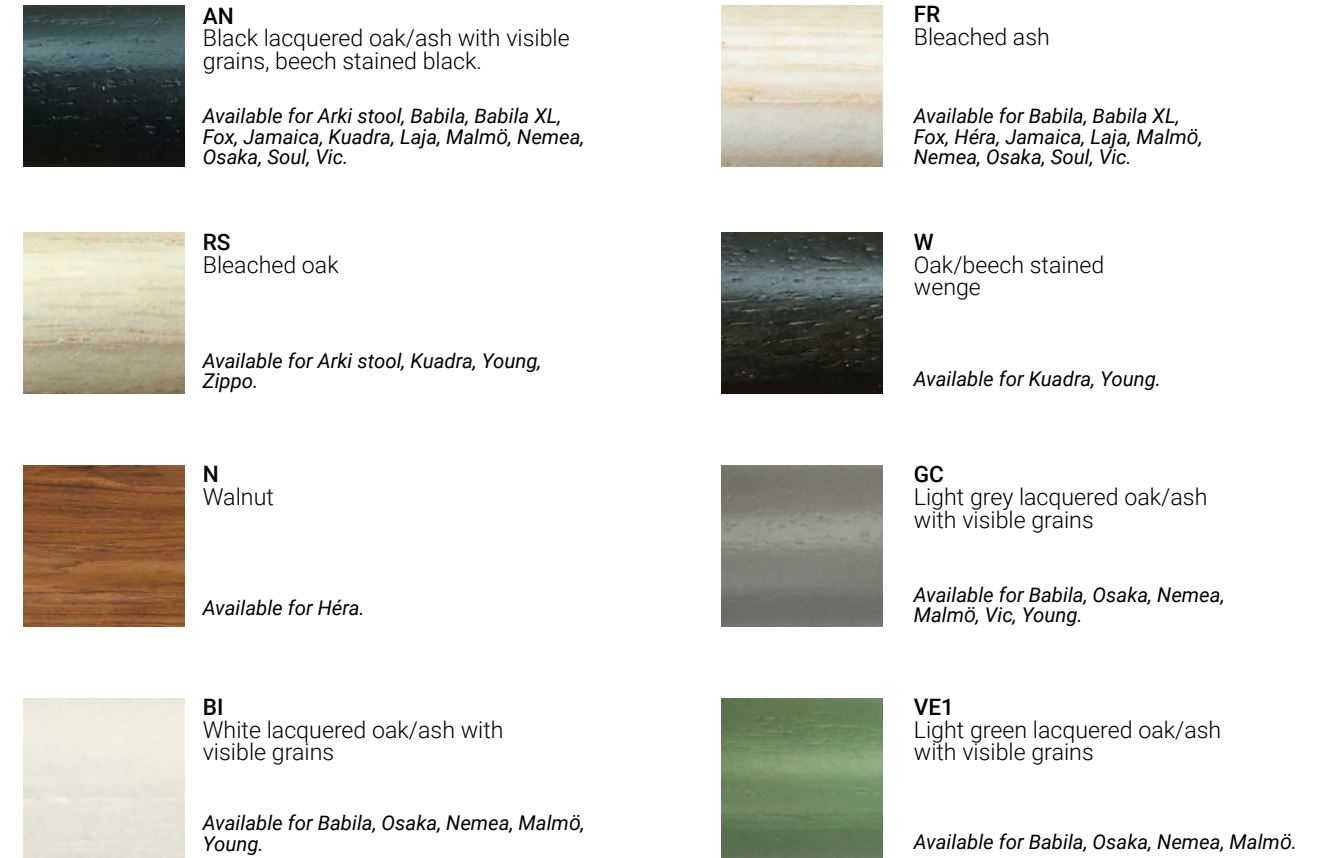

Finishes

**afra**

FURNITURE

• feel it simple.  
• feel it home.

[www.afrafurniture.com](http://www.afrafurniture.com)

**Modern and Elegance collections**

\* Finishes above are applicable for Abalon, Abby, Addison, Andry, Ann, Aria, Artur, Atlanta, Aubrey, Austin, Ava, Bianca, Cameo, Charlotte, Cloe, Columbus, Dalia, Dallas, Dance, Danube, Delan, Dima, Diva, Domini, Fiona, Fly, Free, Frost, Gaby, Hamar, Hetra, Holder, Huggy, Lada, Lafile, Lahey, Lilac, Lion, Livia, Macaron, Marla, Meka, Melatti, Melody, Mila, Naika, Nakia, Noah, Pella, Phoenix, Pia, Queen, Reno, Roselys, Selene, Seline, Sony, Tara, Taragon, Toli, Trench, and Uzzo.

**Wood collections**

**HPL Compact Laminate**

CFP\_BI      FNP\*\_NE \*Anti-fingerprint finish

Available for Arki bench, Kuadra tablet, Buddy Tablets and Social Tablets.

**Modern collection plated finishes**

Gold Powder Coated

Available for:  
Atlanta, Austin,  
Charlotte, Luna  
Phoenix.

Polished Chrome

Available for:  
Abba, Abalon, Addison,  
Allen, Andry, Ann,  
Ava, Danube, Delan,  
Dima, Fly, Gaby, Holder,  
Huggy, Lada, Lafile,  
Lagos, Lahey, Lilac,  
Luna, Marla, Meka,  
Mila, Pella, Queen,  
Roselys, Toli.