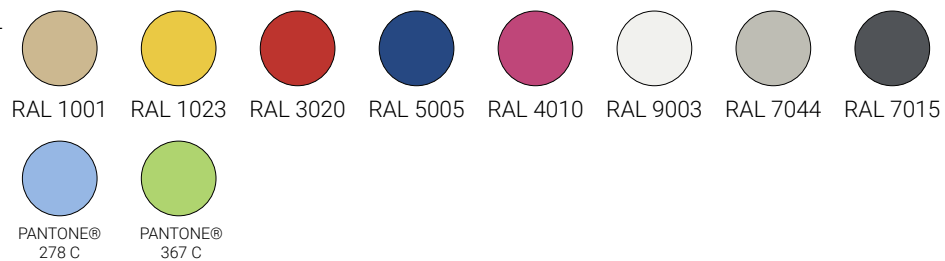

Polypropylene and Polycarbonate

Abba

PPL

Babila