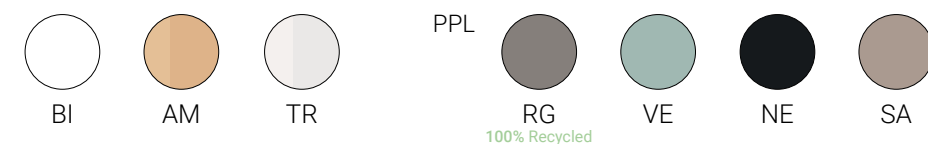

PC

Host lounge