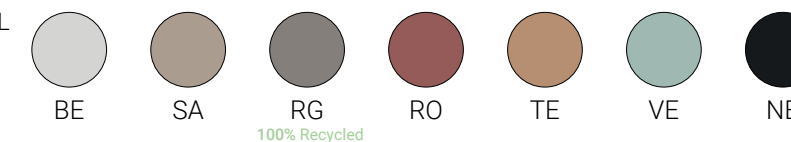

Polypropylene and Polycarbonate

PPL

PPL

PPL

PPL

PC

PET

PPL

TP

TP

PPL

PC

PPL

Soul

PC

PPL

PPL

PVC

PPL

PET